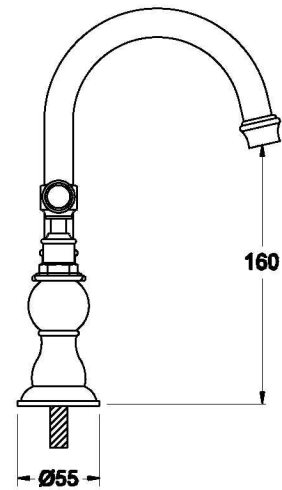

## WINSLOW BASIN SET WITH KRISTALL LEVERS

1.8101.00.8.XX

### PRODUCT DIMENSIONS:

Front view

Side view:

Top view:

XX suffix indicates finish – SEE WEBSITE FOR COLOUR CODE  
Specifications and design subject to change without notice  
All dimensions are approximate  
A = approximate distance  
Copyright ©Brodware 2022