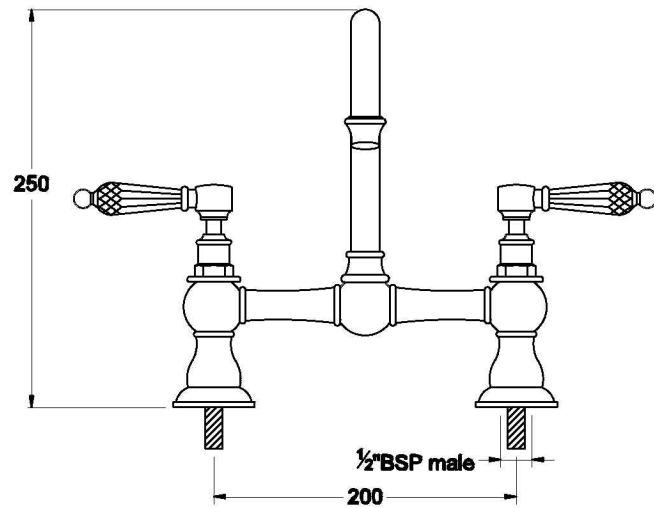

## WINSLOW BASIN SET WITH KRISTALL LEVERS

1.8101.00.8.XX

### PRODUCT DIMENSIONS:

Front view

Side view:

Top view:

XX suffix indicates finish – SEE WEBSITE FOR COLOUR CODE  
Specifications and design subject to change without notice  
All dimensions are approximate  
A = approximate distance  
Copyright ©Brodware 2022