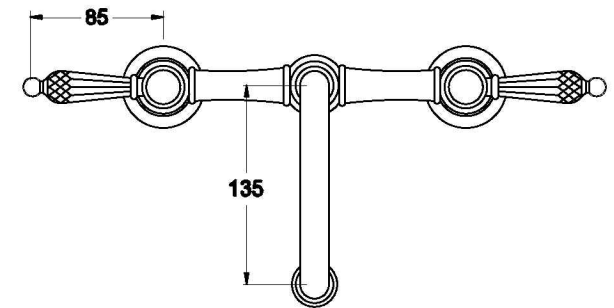

## WINSLOW BASIN SET WITH KRISTALL LEVERS

1.8101.00.8.XX

### PRODUCT DIMENSIONS:

Front view

Side view:

Top view:

XX suffix indicates finish – SEE WEBSITE FOR COLOUR CODE  
Specifications and design subject to change without notice  
All dimensions are approximate  
A = approximate distance  
Copyright ©Brodware 2022