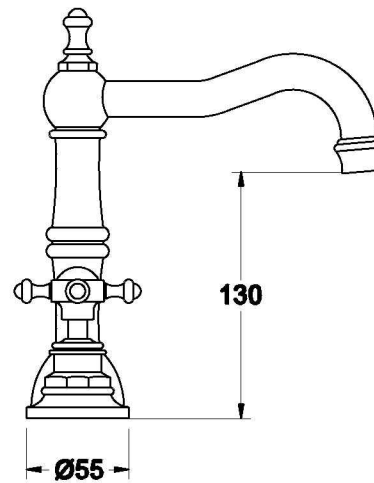

WINSLOW BASIN SET WITH CROSS HANDLES - CERAMIC DISC

1.8100.02.2.XX

PRODUCT DIMENSIONS:

Front view

Side view:

Top view: