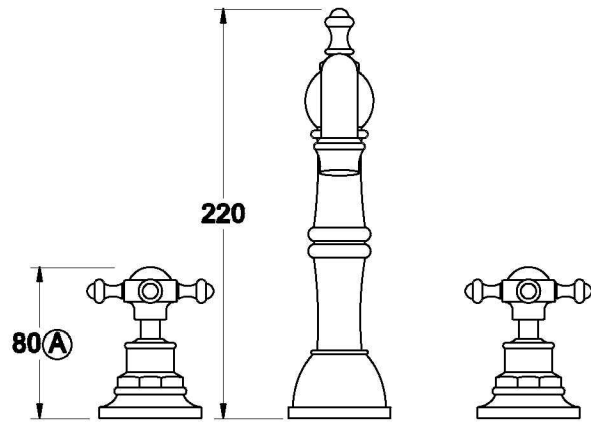

WINSLOW BASIN SET WITH CROSS HANDLES - CERAMIC DISC

1.8100.02.2.XX

PRODUCT DIMENSIONS:

Front view

Side view:

Top view: