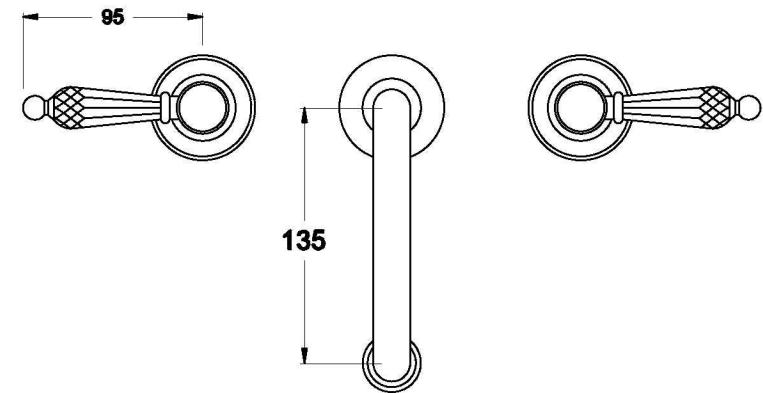

Brodware

WINSLOW BASIN SET WITH KRISTALL LEVERS

1.8100.00.8.XX

PRODUCT DIMENSIONS:

Front view

Side view:

Top view:

XX suffix indicates finish – SEE WEBSITE FOR COLOUR CODE
Specifications and design subject to change without notice
All dimensions are approximate
A = approximate distance
Copyright ©Brodware 2021