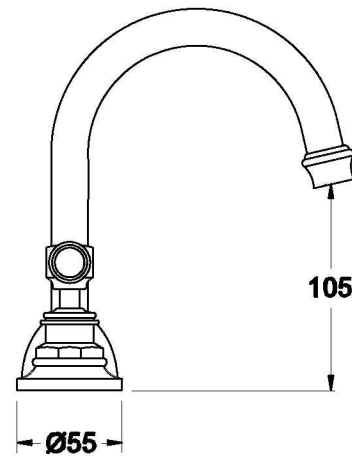

Brodware

WINSLOW BASIN SET WITH KRISTALL LEVERS

1.8100.00.8.XX

PRODUCT DIMENSIONS:

Front view

Side view:

Top view:

XX suffix indicates finish – SEE WEBSITE FOR COLOUR CODE
Specifications and design subject to change without notice
All dimensions are approximate
A = approximate distance
Copyright ©Brodware 2021