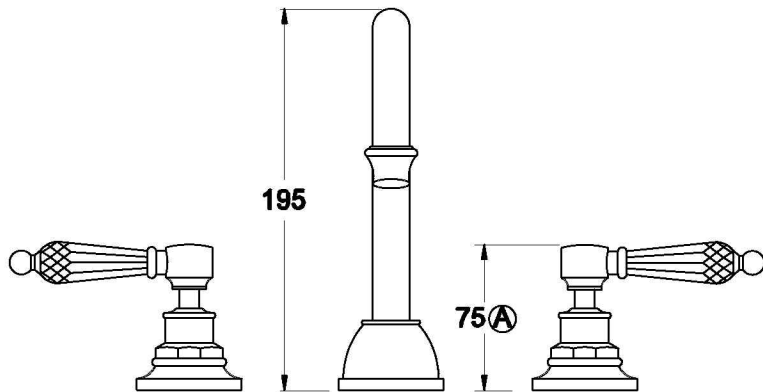

Brodware

WINSLOW BASIN SET WITH KRISTALL LEVERS

1.8100.00.8.XX

PRODUCT DIMENSIONS:

Front view

Side view:

Top view:

XX suffix indicates finish – SEE WEBSITE FOR COLOUR CODE
Specifications and design subject to change without notice
All dimensions are approximate
A = approximate distance
Copyright ©Brodware 2021