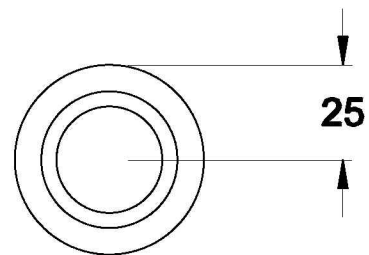

## NEU ENGLAND ROBE HOOK

1.8063.00.0.XX

### PRODUCT DIMENSIONS:

Front view

Side view:

Top view: