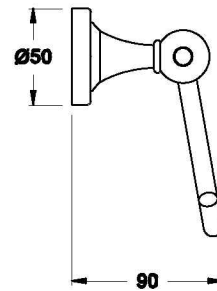

## NEU ENGLAND TOILET ROLL HOLDER

1.8061.00.0.XX

### PRODUCT DIMENSIONS:

Front view

Side view:

Top view: