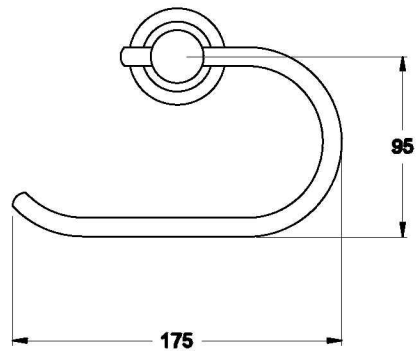

## NEU ENGLAND TOILET ROLL HOLDER

1.8061.00.0.XX

### PRODUCT DIMENSIONS:

Front view

Side view:

Top view: