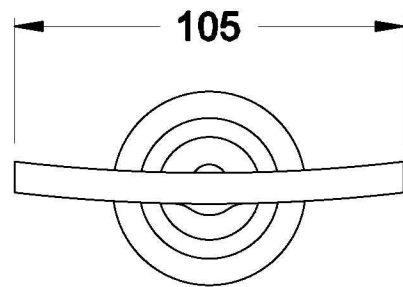

NEU ENGLAND SOAP HOLDER

1.8052.00.0.XX

PRODUCT DIMENSIONS:

Front view

Side view:

Top view: