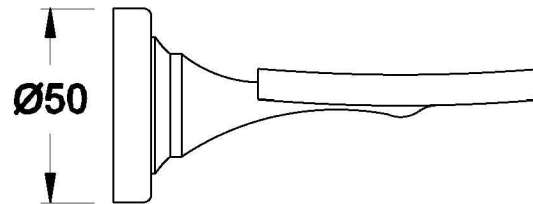

NEU ENGLAND SOAP HOLDER

1.8052.00.0.XX

PRODUCT DIMENSIONS:

Front view

Side view:

Top view: