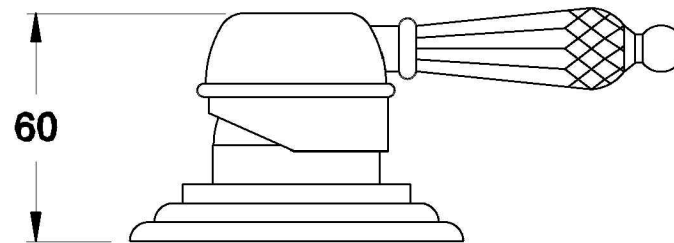

NEU ENGLAND HOB MOUNTED MIXER WITH KRISTALL LEVER

1.8048.02.8.XX

PRODUCT DIMENSIONS:

Front view

Side view:

Top view:

41-44mm Ø cutout required in hob