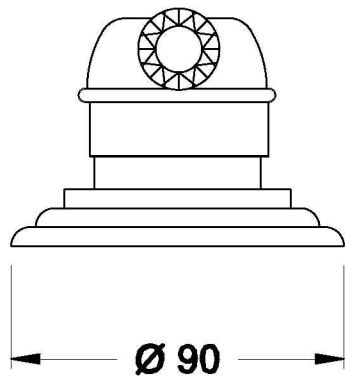

NEU ENGLAND HOB MOUNTED MIXER WITH KRISTALL LEVER

1.8048.02.8.XX

PRODUCT DIMENSIONS:

Front view

Side view:

Top view:

41-44mm Ø cutout required in hob