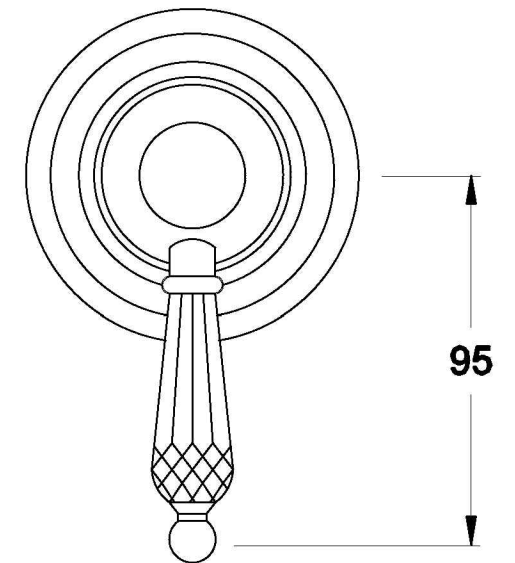

NEU ENGLAND HOB MOUNTED MIXER WITH KRISTALL LEVER

1.8048.02.8.XX

PRODUCT DIMENSIONS:

Front view

Side view:

Top view:

41-44mm Ø cutout required in hob