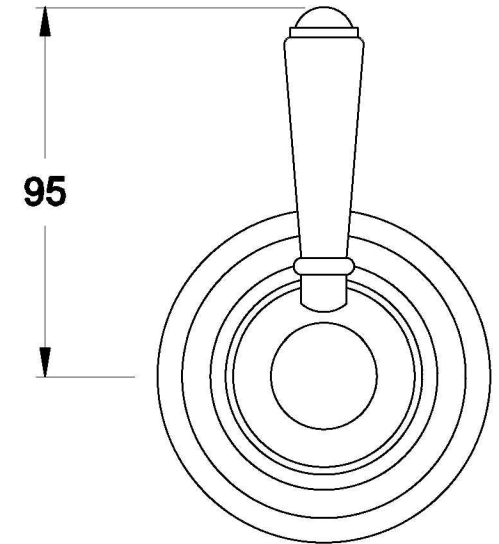

WINSLOW HOB MOUNTED MIXER WITH METAL LEVER

1.8148.02.3.XX

PRODUCT DIMENSIONS:

Front view

Side view:

Top view:

41-44mm Ø cutout required in hob