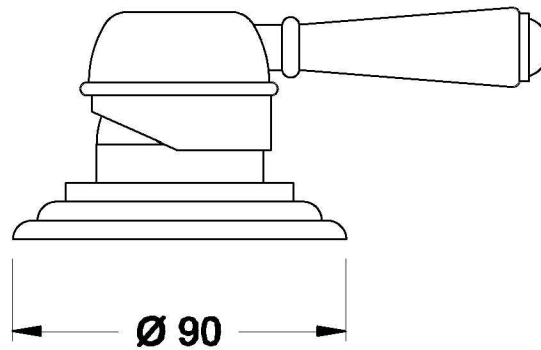

WINSLOW HOB MOUNTED MIXER WITH METAL LEVER

1.8148.02.3.XX

PRODUCT DIMENSIONS:

Front view

Side view:

Top view:

41-44mm Ø cutout required in hob