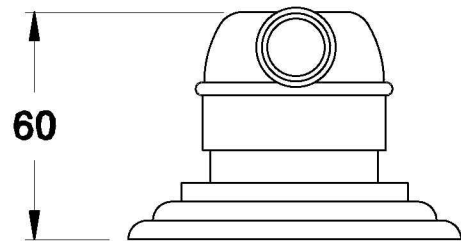

WINSLOW HOB MOUNTED MIXER WITH METAL LEVER

1.8148.02.3.XX

PRODUCT DIMENSIONS:

Front view

Side view:

Top view:

41-44mm Ø cutout required in hob