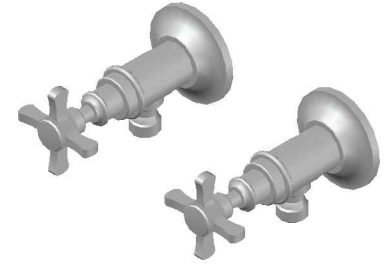

## NEU ENGLAND WASHING MACHINE TAPS WITH CROSS HANDLES - CERAMIC DISC

1.8044.00.2.XX

### PRODUCT DIMENSIONS:

Front view

Side view:

Top view: