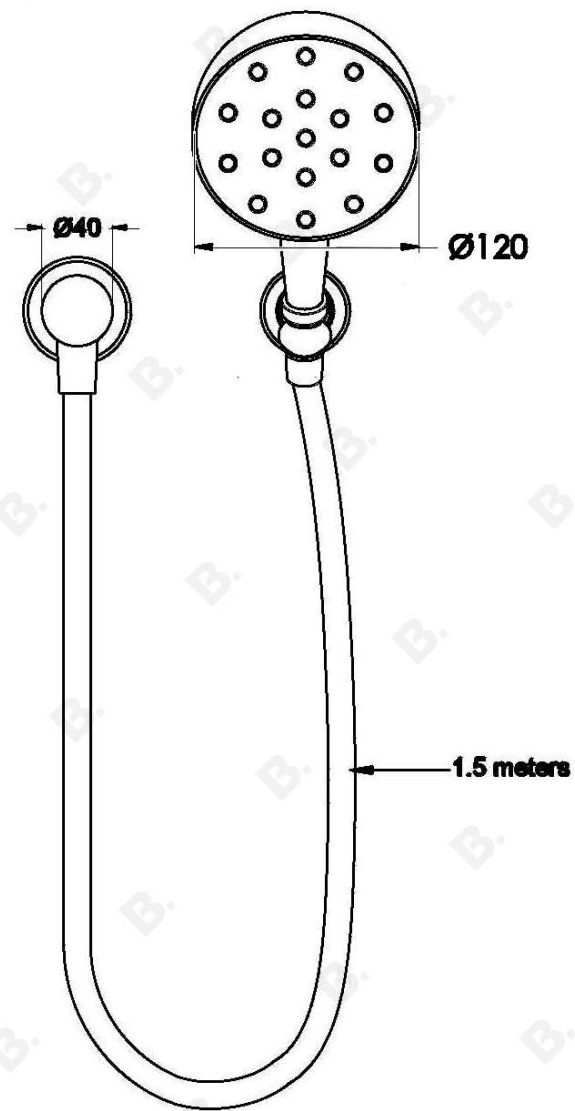

## NEU ENGLAND MULTI-FUNCTION HANDSHOWER

1.8042.03.0.XX

### PRODUCT DIMENSIONS:

Front view:

Side view:

Top view: