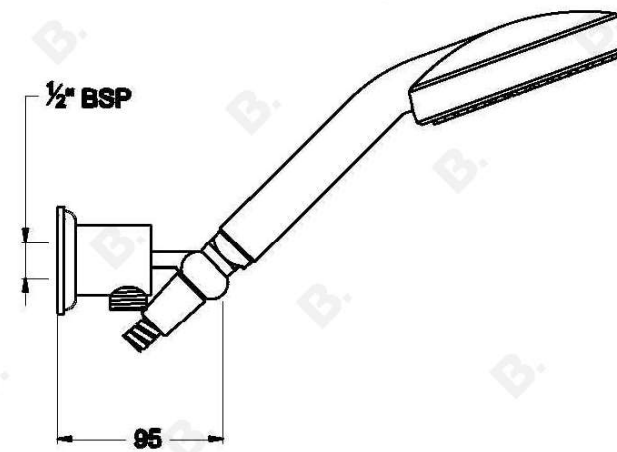

## NEU ENGLAND MULTI-FUNCTION HANDSHOWER

1.8042.03.0.XX

### PRODUCT DIMENSIONS:

Front view:

Side view:

Top view: