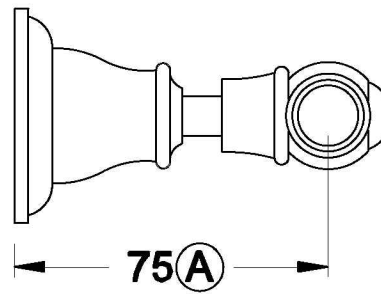

## NEU ENGLAND DIVERTER WITH METAL LEVER

1.8041.00.3.XX

### PRODUCT DIMENSIONS:

Front view

Side view:

Top view: