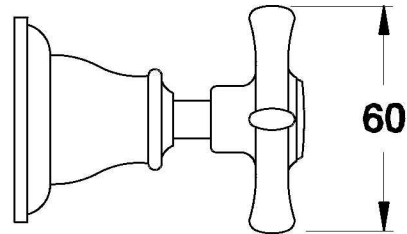

NEU ENGLAND DIVERTER WITH CROSS HANDLE - CERAMIC DISC

1.8041.00.2.XX

PRODUCT DIMENSIONS:

Front view

Side view:

Top view: