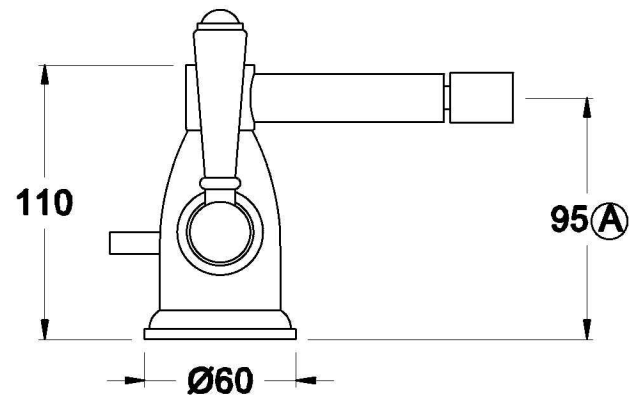

NEU ENGLAND BIDET MIXER WITH METAL LEVERS

1.8037.00.3.XX

PRODUCT DIMENSIONS:

Front view

Side view:

Top view:

Note: Supplied with 32mm pop-up waste

XX suffix indicates finish – SEE WEBSITE FOR COLOUR CODE
Specifications and design subject to change without notice
All dimensions are approximate
A = approximate distance
Copyright ©Brodware 2021