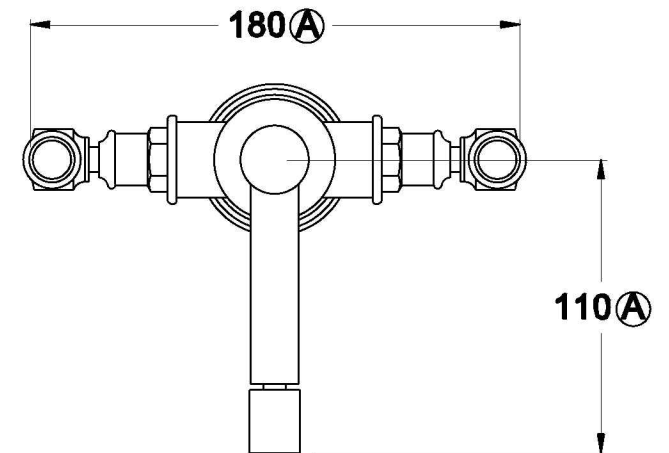

NEU ENGLAND BIDET MIXER WITH METAL LEVERS

1.8037.00.3.XX

PRODUCT DIMENSIONS:

Front view

Side view:

Top view:

Note: Supplied with 32mm pop-up waste

XX suffix indicates finish – SEE WEBSITE FOR COLOUR CODE
Specifications and design subject to change without notice
All dimensions are approximate
A = approximate distance
Copyright ©Brodware 2021