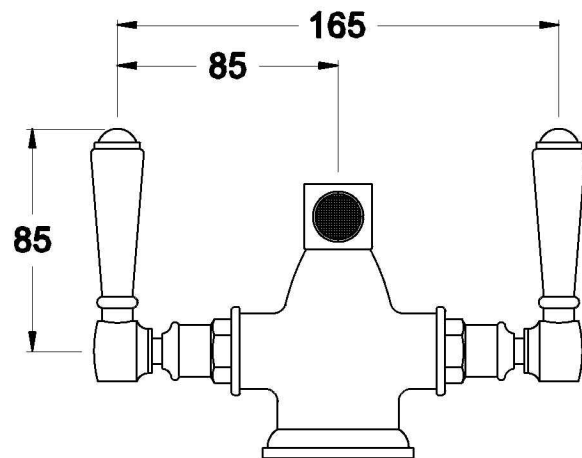

NEU ENGLAND BIDET MIXER WITH METAL LEVERS

1.8037.00.3.XX

PRODUCT DIMENSIONS:

Front view

Side view:

Top view:

Note: Supplied with 32mm pop-up waste

XX suffix indicates finish – SEE WEBSITE FOR COLOUR CODE
Specifications and design subject to change without notice
All dimensions are approximate
A = approximate distance
Copyright ©Brodware 2021