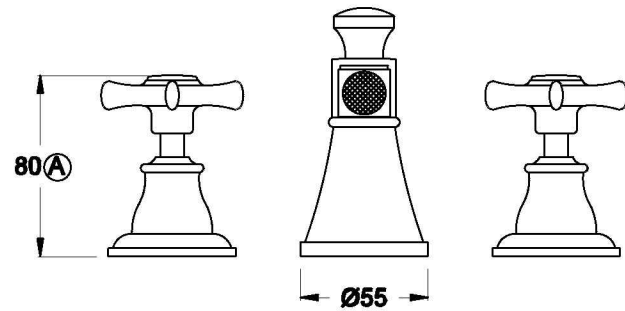

## NEU ENGLAND BIDET SET WITH CROSS HANDLES - CERAMIC DISC

1.8035.00.2.XX

### PRODUCT DIMENSIONS:

Front view

Side view:

Top view:

Note: Supplied with 32mm pop-up waste

XX suffix indicates finish – SEE WEBSITE FOR COLOUR CODE  
Specifications and design subject to change without notice  
All dimensions are approximate  
A = approximate distance  
Copyright ©Brodware 2021