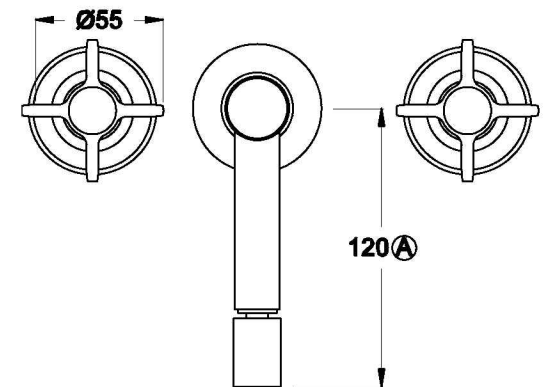

## NEU ENGLAND BIDET SET WITH CROSS HANDLES - CERAMIC DISC

1.8035.00.2.XX

### PRODUCT DIMENSIONS:

Front view

Side view:

Top view:

Note: Supplied with 32mm pop-up waste

XX suffix indicates finish – SEE WEBSITE FOR COLOUR CODE  
Specifications and design subject to change without notice  
All dimensions are approximate  
A = approximate distance  
Copyright ©Brodware 2021