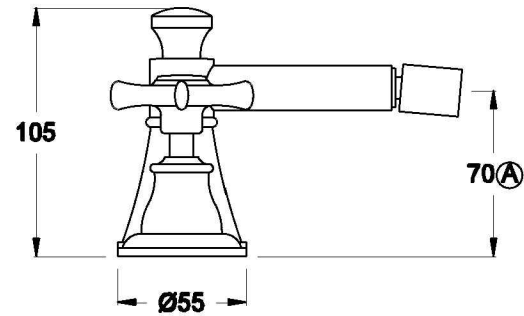

## NEU ENGLAND BIDET SET WITH CROSS HANDLES - CERAMIC DISC

1.8035.00.2.XX

### PRODUCT DIMENSIONS:

Front view

Side view:

Top view:

Note: Supplied with 32mm pop-up waste

XX suffix indicates finish – SEE WEBSITE FOR COLOUR CODE  
Specifications and design subject to change without notice  
All dimensions are approximate  
A = approximate distance  
Copyright ©Brodware 2021