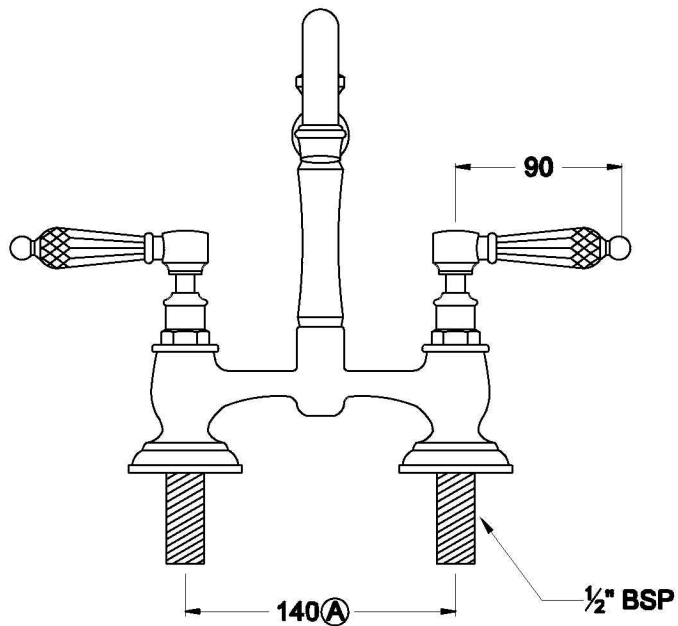

Brodware

NEU ENGLAND KITCHEN SET WITH KRISTALL LEVERS

1.8031.02.8.XX

PRODUCT DIMENSIONS:

Front view

Side view:

Top view:

Note:

Ⓐ Fixed centre; taps must have 140mm centres

XX suffix indicates finish – SEE WEBSITE FOR COLOUR CODE
Specifications and design subject to change without notice
All dimensions are approximate
A = approximate distance
Copyright ©Brodware 2021