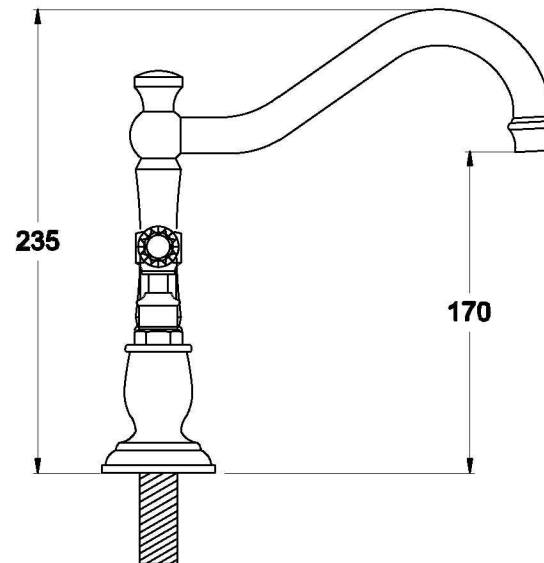

Brodware

NEU ENGLAND KITCHEN SET WITH KRISTALL LEVERS

1.8031.02.8.XX

PRODUCT DIMENSIONS:

Front view

Side view:

Top view:

Note:

Ⓐ Fixed centre; taps must have 140mm centres

XX suffix indicates finish – SEE WEBSITE FOR COLOUR CODE
Specifications and design subject to change without notice
All dimensions are approximate
A = approximate distance
Copyright ©Brodware 2021