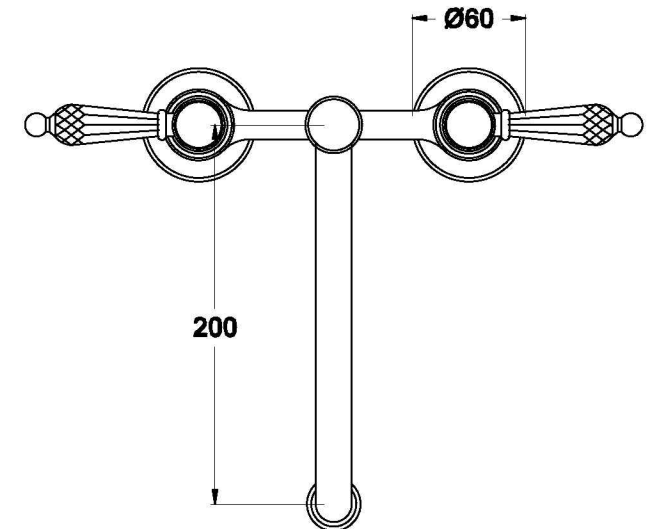

Brodware

NEU ENGLAND KITCHEN SET WITH KRISTALL LEVERS

1.8031.02.8.XX

PRODUCT DIMENSIONS:

Front view

Side view:

Top view:

Note:

Ⓐ Fixed centre; taps must have 140mm centres

XX suffix indicates finish – SEE WEBSITE FOR COLOUR CODE
Specifications and design subject to change without notice
All dimensions are approximate
A = approximate distance
Copyright ©Brodware 2021