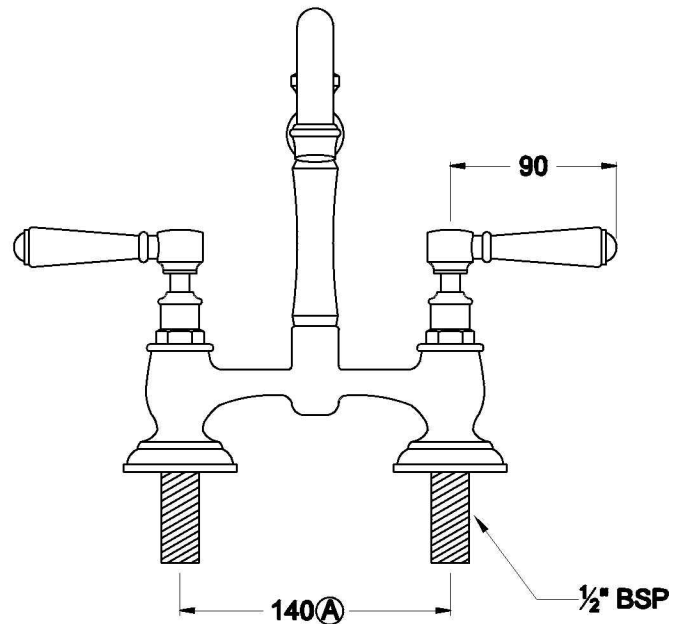

NEU ENGLAND KITCHEN SET WITH METAL LEVERS

1.8031.02.3.XX

PRODUCT DIMENSIONS:

Front view

Side view:

Top view:

Note:

Ⓐ Fixed centre; taps must have 140mm centres

XX suffix indicates finish – SEE WEBSITE FOR COLOUR CODE
Specifications and design subject to change without notice
All dimensions are approximate
A = approximate distance
Copyright ©Brodware 2021