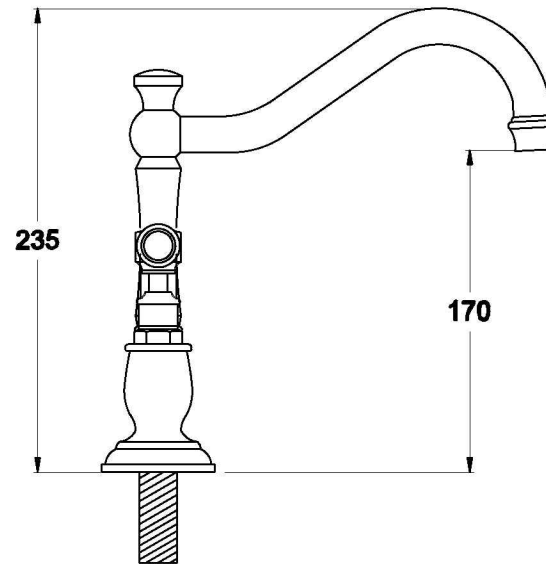

NEU ENGLAND KITCHEN SET WITH METAL LEVERS

1.8031.02.3.XX

PRODUCT DIMENSIONS:

Front view

Side view:

Top view:

Note:

Ⓐ Fixed centre; taps must have 140mm centres

XX suffix indicates finish – SEE WEBSITE FOR COLOUR CODE
Specifications and design subject to change without notice
All dimensions are approximate
A = approximate distance
Copyright ©Brodware 2021