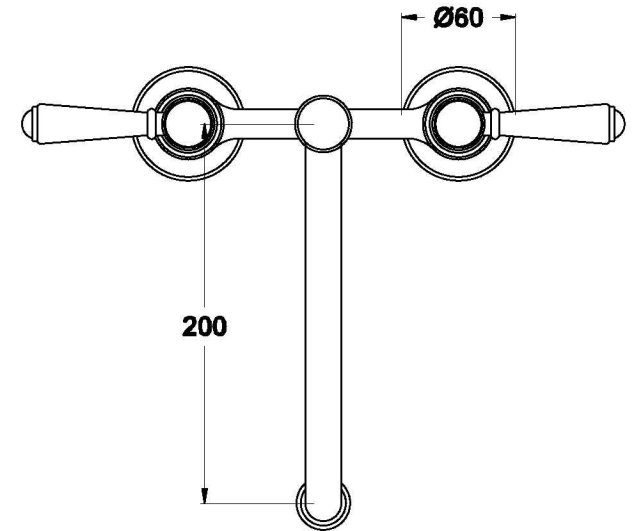

NEU ENGLAND KITCHEN SET WITH METAL LEVERS

1.8031.02.3.XX

PRODUCT DIMENSIONS:

Front view

Side view:

Top view:

Note:

Ⓐ Fixed centre; taps must have 140mm centres

XX suffix indicates finish – SEE WEBSITE FOR COLOUR CODE
Specifications and design subject to change without notice
All dimensions are approximate
A = approximate distance
Copyright ©Brodware 2021