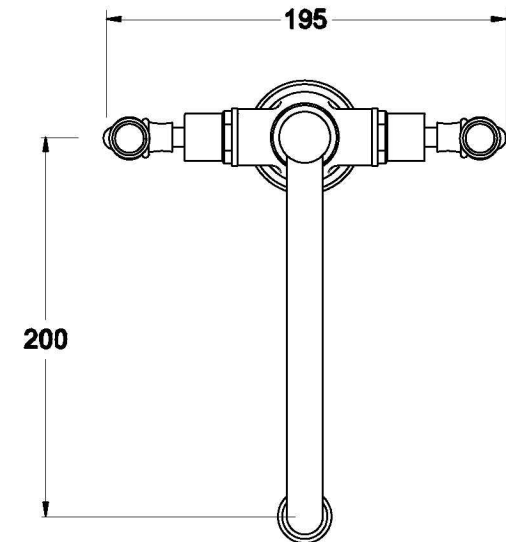

NEU ENGLAND KITCHEN MIXER WITH KRISTALL LEVERS

1.8030.02.8.XX

PRODUCT DIMENSIONS:

Front view

Side view:

Top view:

Note: Mixer requires Ø35mm hole in the bench or basin

XX suffix indicates finish – SEE WEBSITE FOR COLOUR CODE
Specifications and design subject to change without notice
All dimensions are approximate
A = approximate distance
Copyright ©Brodware 2021