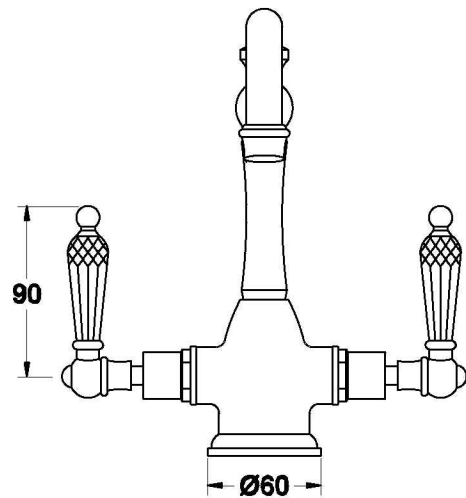

NEU ENGLAND KITCHEN MIXER WITH KRISTALL LEVERS

1.8030.02.8.XX

PRODUCT DIMENSIONS:

Front view

Side view:

Top view:

Note: Mixer requires Ø35mm hole in the bench or basin

XX suffix indicates finish – SEE WEBSITE FOR COLOUR CODE
Specifications and design subject to change without notice
All dimensions are approximate
A = approximate distance
Copyright ©Brodware 2021