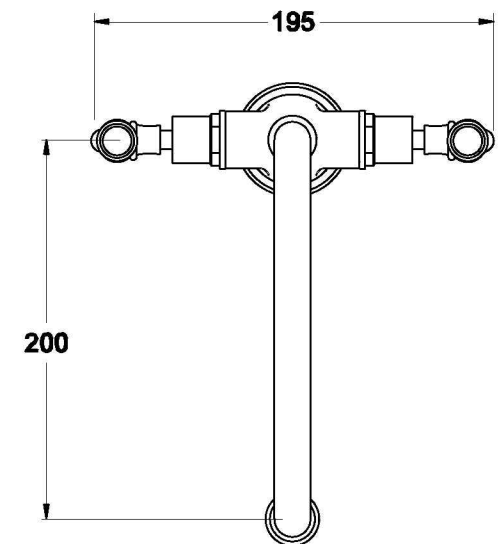

NEU ENGLAND KITCHEN MIXER WITH KRISTALL LEVERS

1.8030.00.8.XX

PRODUCT DIMENSIONS:

Front view

Side view:

Top view:

Note: Mixer requires Ø35mm hole in the bench or basin

XX suffix indicates finish – SEE WEBSITE FOR COLOUR CODE
Specifications and design subject to change without notice
All dimensions are approximate
A = approximate distance
Copyright ©Brodware 2021