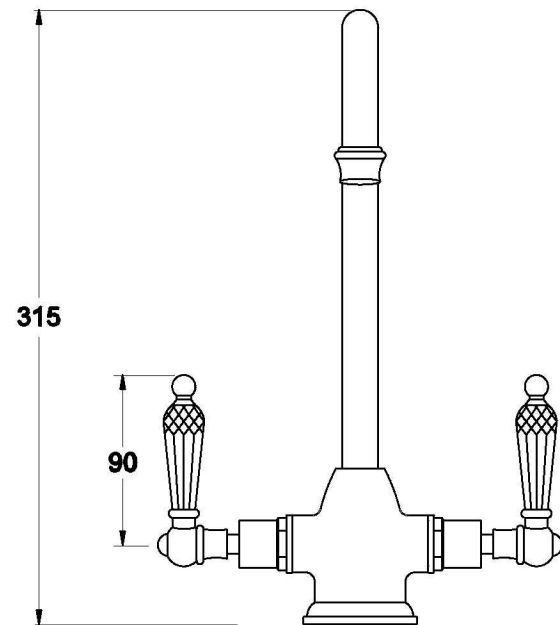

NEU ENGLAND KITCHEN MIXER WITH KRISTALL LEVERS

1.8030.00.8.XX

PRODUCT DIMENSIONS:

Front view

Side view:

Top view:

Note: Mixer requires Ø35mm hole in the bench or basin

XX suffix indicates finish – SEE WEBSITE FOR COLOUR CODE
Specifications and design subject to change without notice
All dimensions are approximate
A = approximate distance
Copyright ©Brodware 2021