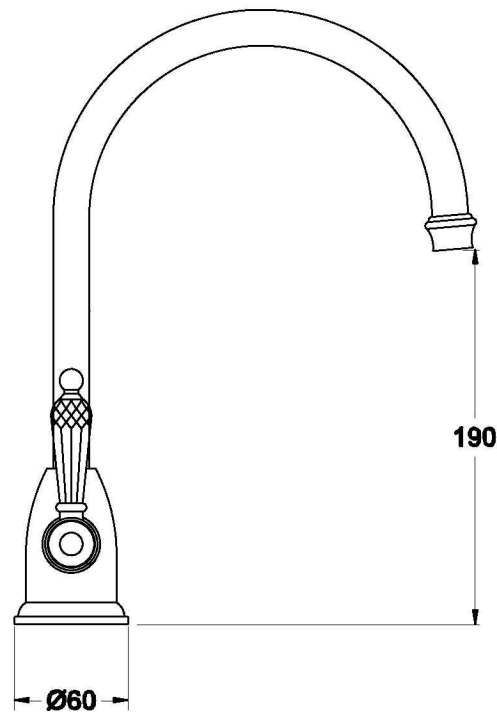

NEU ENGLAND KITCHEN MIXER WITH KRISTALL LEVERS

1.8030.00.8.XX

PRODUCT DIMENSIONS:

Front view

Side view:

Top view:

Note: Mixer requires Ø35mm hole in the bench or basin

XX suffix indicates finish – SEE WEBSITE FOR COLOUR CODE
Specifications and design subject to change without notice
All dimensions are approximate
A = approximate distance
Copyright ©Brodware 2021