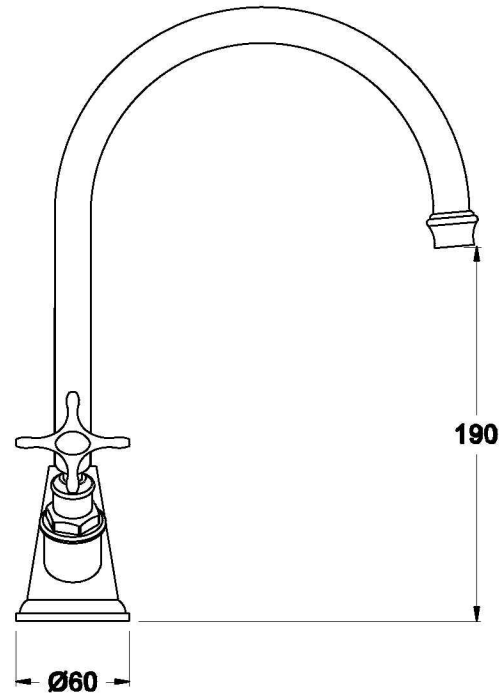

NEU ENGLAND KITCHEN MIXER WITH CROSS HANDLES - CERAMIC DISC

1.8030.00.2.XX

PRODUCT DIMENSIONS:

Front view

Side view:

Top view:

Note: Mixer requires Ø35mm hole in the bench or basin

XX suffix indicates finish – SEE WEBSITE FOR COLOUR CODE
Specifications and design subject to change without notice
All dimensions are approximate
A = approximate distance
Copyright ©Brodware 2021