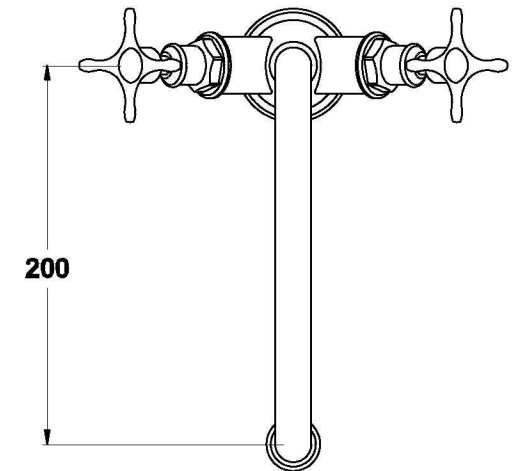

NEU ENGLAND KITCHEN MIXER WITH CROSS HANDLES - CERAMIC DISC

1.8030.00.2.XX

PRODUCT DIMENSIONS:

Front view

Side view:

Top view:

Note: Mixer requires Ø35mm hole in the bench or basin

XX suffix indicates finish – SEE WEBSITE FOR COLOUR CODE
Specifications and design subject to change without notice
All dimensions are approximate
A = approximate distance
Copyright ©Brodware 2021