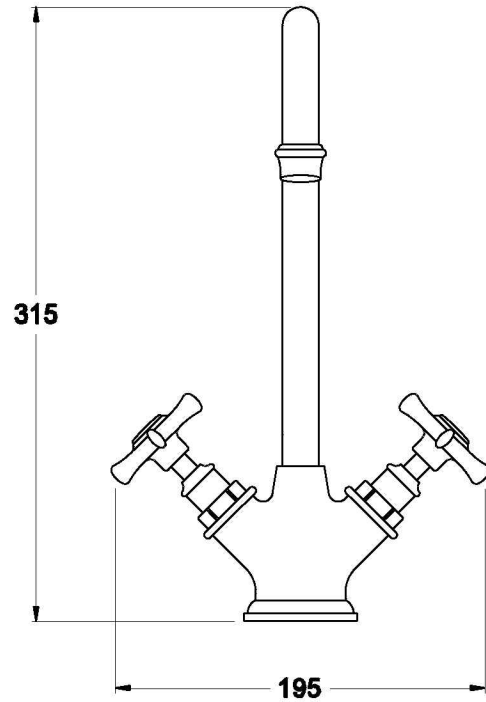

NEU ENGLAND KITCHEN MIXER WITH CROSS HANDLES - CERAMIC DISC

1.8030.00.2.XX

PRODUCT DIMENSIONS:

Front view

Side view:

Top view:

Note: Mixer requires Ø35mm hole in the bench or basin

XX suffix indicates finish – SEE WEBSITE FOR COLOUR CODE
Specifications and design subject to change without notice
All dimensions are approximate
A = approximate distance
Copyright ©Brodware 2021