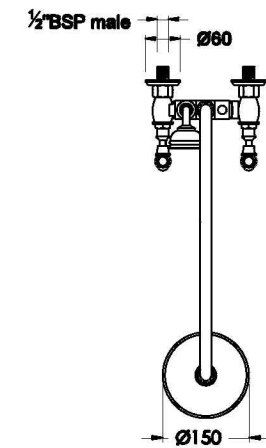

NEU ENGLAND SHOWER SET WITH METAL LEVERS AND METAL DIVERTER

1.8025.03.3.XX

PRODUCT DIMENSIONS:

Front view

Side view:

Top view:

Note: G $\frac{1}{2}$ " BSP female fittings required to the wall
 (B) Fixed centre, taps must have 165mm centres
 (A) Maximum, adjustable, can be reduced at installation