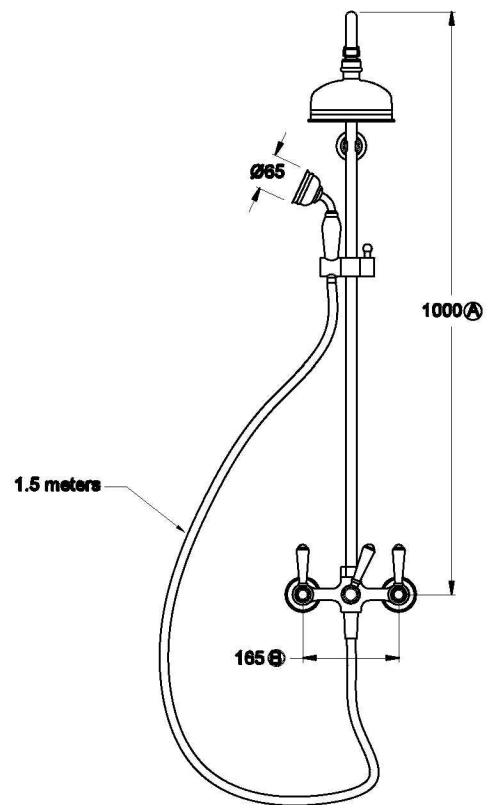

NEU ENGLAND SHOWER SET WITH METAL LEVERS AND METAL DIVERTER

1.8025.03.3.XX

PRODUCT DIMENSIONS:

Front view

Side view:

Top view:

Note: G $\frac{1}{2}$ " BSP female fittings required to the wall
 (B) Fixed centre, taps must have 165mm centres
 (A) Maximum, adjustable, can be reduced at installation