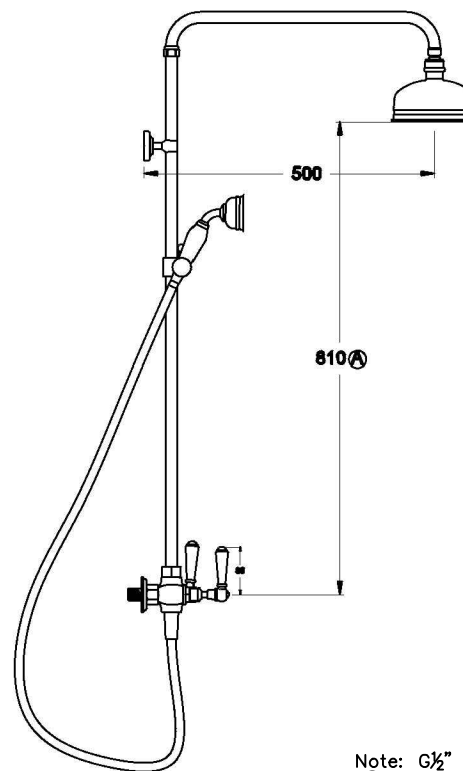

NEU ENGLAND SHOWER SET WITH METAL LEVERS AND METAL DIVERTER

1.8025.03.3.XX

PRODUCT DIMENSIONS:

Front view

Side view:

Top view:

Note: G $\frac{1}{2}$ " BSP female fittings required to the wall
 (B) Fixed centre, taps must have 165mm centres
 (A) Maximum, adjustable, can be reduced at installation