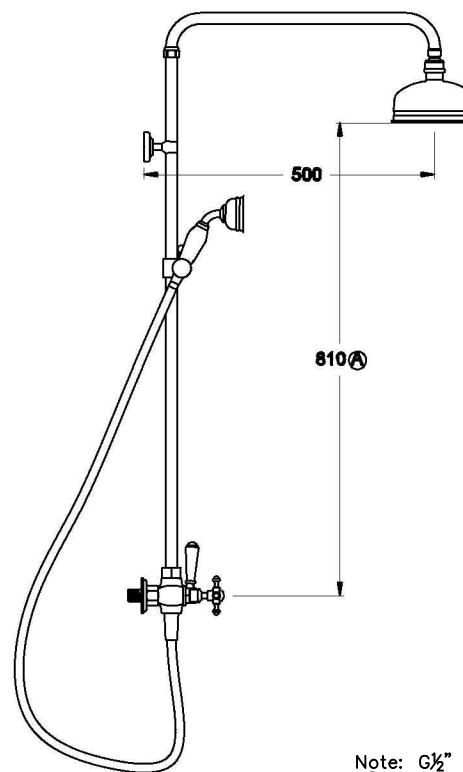

NEU ENGLAND SHOWER SET WITH CROSS HANDLES AND METAL DIVERTER - CERAMIC DISC

1.8025.03.2.XX

PRODUCT DIMENSIONS:

Front view

Side view:

Top view:

Note: G $\frac{1}{2}$ " BSP female fittings required to the wall
B Fixed centre, taps must have 165mm centres
A Maximum, adjustable, can be reduced at installation