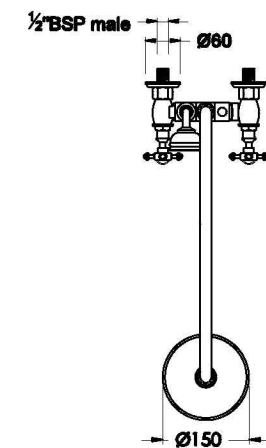

NEU ENGLAND SHOWER SET WITH CROSS HANDLES AND METAL DIVERTER - CERAMIC DISC

1.8025.03.2.XX

PRODUCT DIMENSIONS:

Front view

Side view:

Top view:

Note: G $\frac{1}{2}$ " BSP female fittings required to the wall
B Fixed centre, taps must have 165mm centres
A Maximum, adjustable, can be reduced at installation