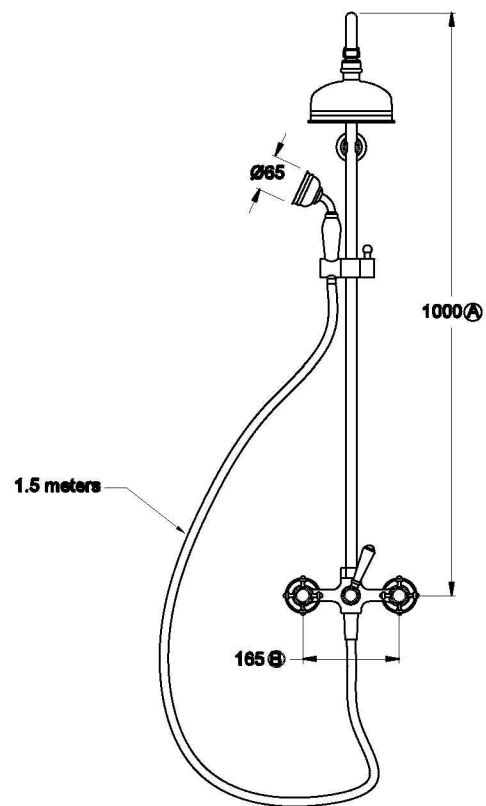

NEU ENGLAND SHOWER SET WITH CROSS HANDLES AND METAL DIVERTER - CERAMIC DISC

1.8025.03.2.XX

PRODUCT DIMENSIONS:

Front view

Side view:

Top view:

Note: G $\frac{1}{2}$ " BSP female fittings required to the wall
B Fixed centre, taps must have 165mm centres
A Maximum, adjustable, can be reduced at installation