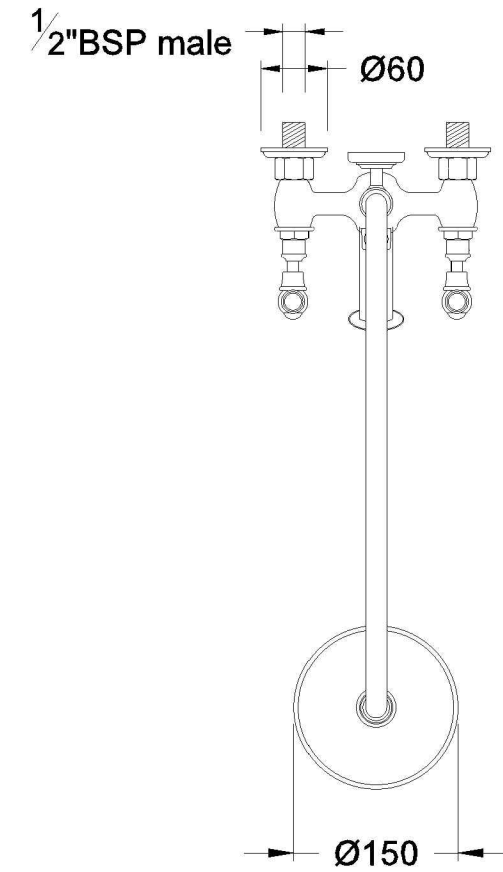

## NEU ENGLAND SHOWER SET WITH KRISTALL LEVERS AND METAL DIVERTER

1.8025.00.8.XX

### PRODUCT DIMENSIONS:

Front view

Side view:

Top view:

Note: 1/2" BSP female fittings required to the wall  
(B) Fixed centre, taps must have 165mm centres  
(A) Maximum, adjustable, can be reduced at installation