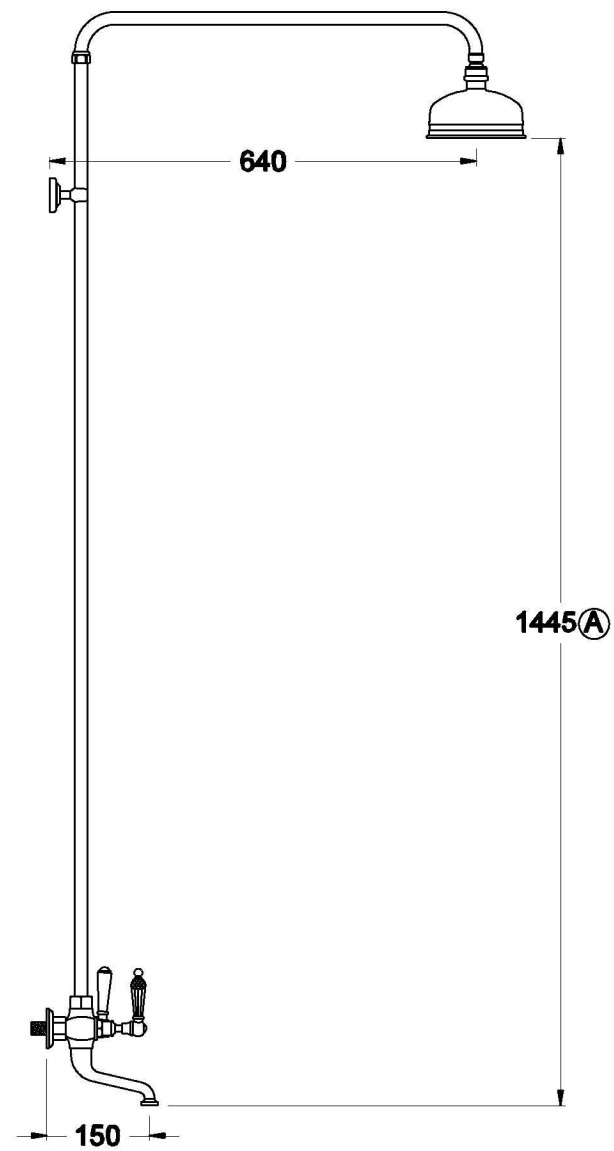

## NEU ENGLAND SHOWER SET WITH KRISTALL LEVERS AND METAL DIVERTER

1.8025.00.8.XX

### PRODUCT DIMENSIONS:

Front view

Side view:

Top view:

Note: 1/2" BSP female fittings required to the wall  
(B) Fixed centre, taps must have 165mm centres  
(A) Maximum, adjustable, can be reduced at installation