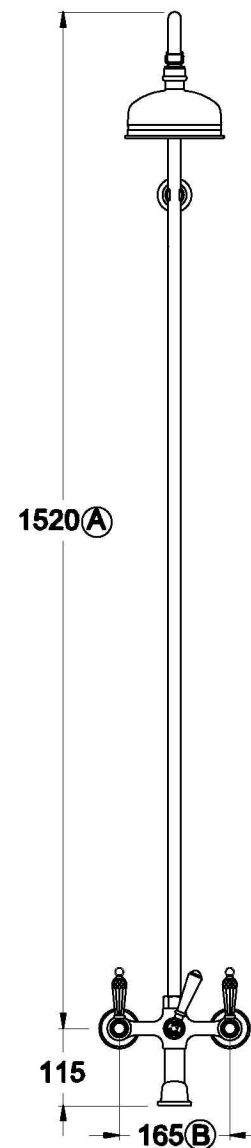

## NEU ENGLAND SHOWER SET WITH KRISTALL LEVERS AND METAL DIVERTER

1.8025.00.8.XX

### PRODUCT DIMENSIONS:

Front view

Side view:

Top view:

Note: 1/2" BSP female fittings required to the wall  
(B) Fixed centre, taps must have 165mm centres  
(A) Maximum, adjustable, can be reduced at installation