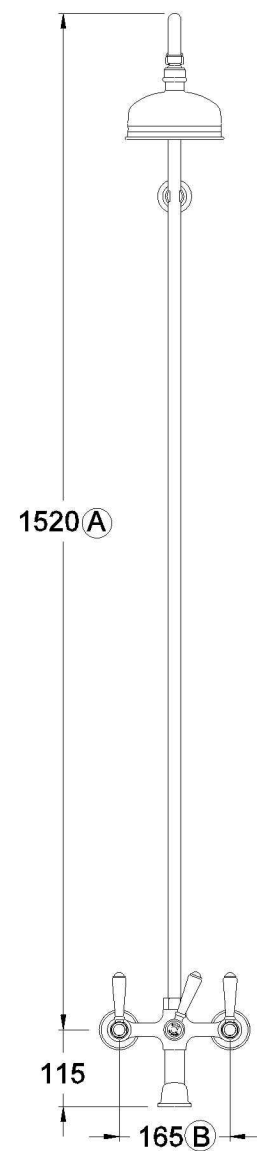

## NEU ENGLAND SHOWER SET WITH WHITE PORCELAIN LEVERS AND WHITE PORCELAIN DIVERTER

1.8025.00.4.XX

### PRODUCT DIMENSIONS:

Front view

Side view:

Top view:

Note: 1/2" BSP female fittings required to the wall  
ⓑ Fixed centre, taps must have 165mm centres  
Ⓐ Maximum, adjustable, can be reduced at installation