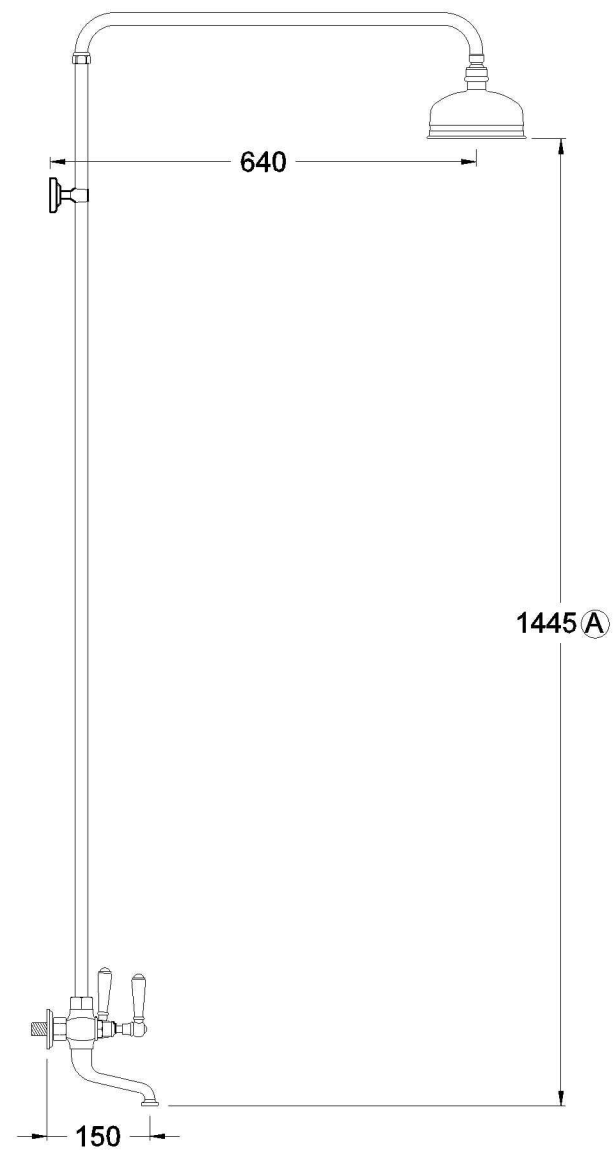

## NEU ENGLAND SHOWER SET WITH WHITE PORCELAIN LEVERS AND WHITE PORCELAIN DIVERTER

1.8025.00.4.XX

### PRODUCT DIMENSIONS:

Front view

Side view:

Top view:

Note: 1/2" BSP female fittings required to the wall  
ⓑ Fixed centre, taps must have 165mm centres  
Ⓐ Maximum, adjustable, can be reduced at installation