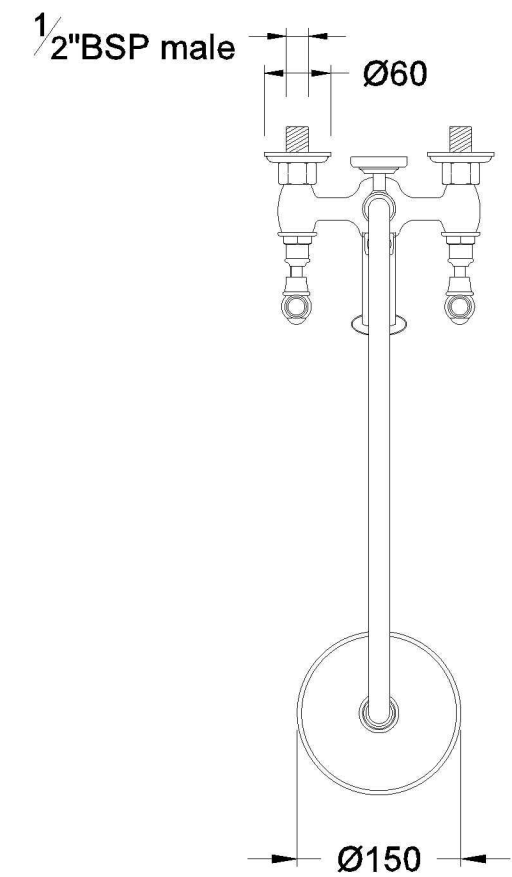

## NEU ENGLAND SHOWER SET WITH WHITE PORCELAIN LEVERS AND WHITE PORCELAIN DIVERTER

1.8025.00.4.XX

### PRODUCT DIMENSIONS:

Front view

Side view:

Top view:

Note: 1/2" BSP female fittings required to the wall  
ⓑ Fixed centre, taps must have 165mm centres  
Ⓐ Maximum, adjustable, can be reduced at installation