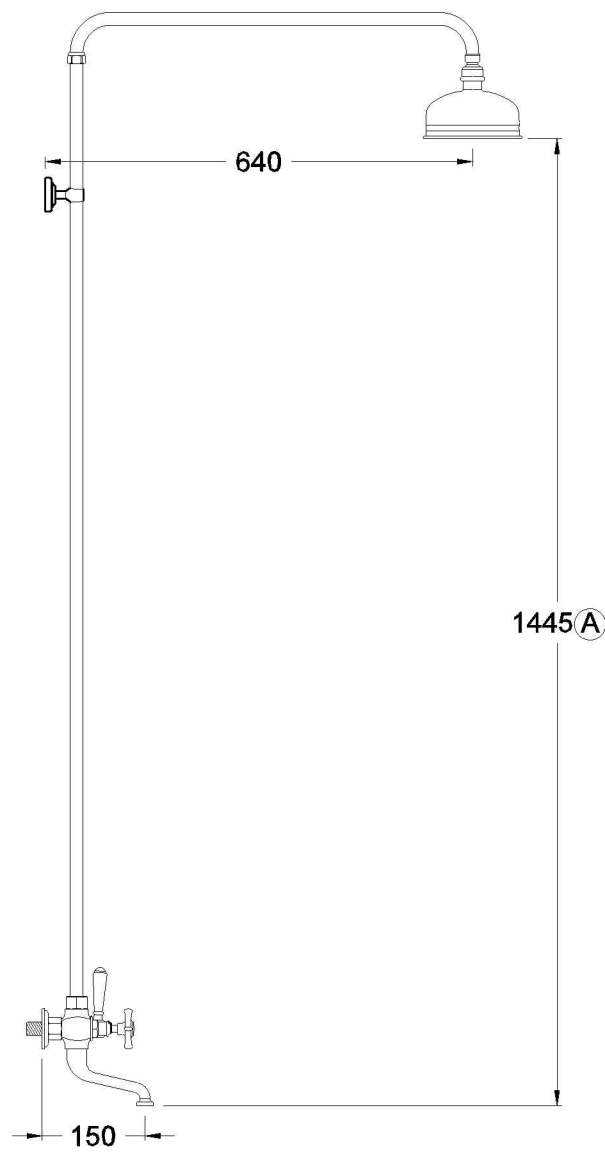

NEU ENGLAND SHOWER SET WITH CROSS HANDLES AND METAL DIVERTER - CERAMIC DISC

1.8025.00.2.XX

PRODUCT DIMENSIONS:

Front view

Side view:

Top view:

Note: 1/2" BSP female fittings required to the wall
(B) Fixed centre, taps must have 165mm centres
(A) Maximum, adjustable, can be reduced at installation