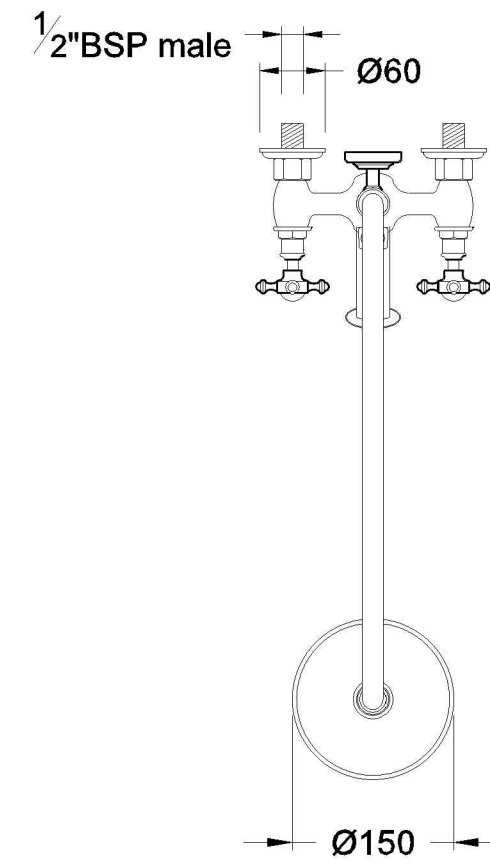

NEU ENGLAND SHOWER SET WITH CROSS HANDLES AND METAL DIVERTER - CERAMIC DISC

1.8025.00.2.XX

PRODUCT DIMENSIONS:

Front view

Side view:

Top view:

Note: 1/2" BSP female fittings required to the wall
(B) Fixed centre, taps must have 165mm centres
(A) Maximum, adjustable, can be reduced at installation