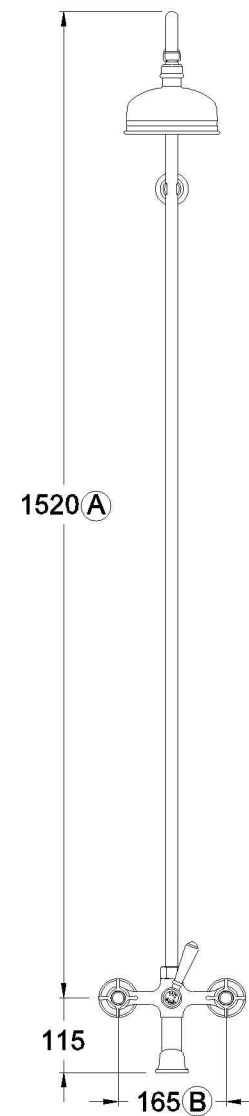

NEU ENGLAND SHOWER SET WITH CROSS HANDLES AND METAL DIVERTER - CERAMIC DISC

1.8025.00.2.XX

PRODUCT DIMENSIONS:

Front view

Side view:

Top view:

Note: 1/2" BSP female fittings required to the wall
(B) Fixed centre, taps must have 165mm centres
(A) Maximum, adjustable, can be reduced at installation