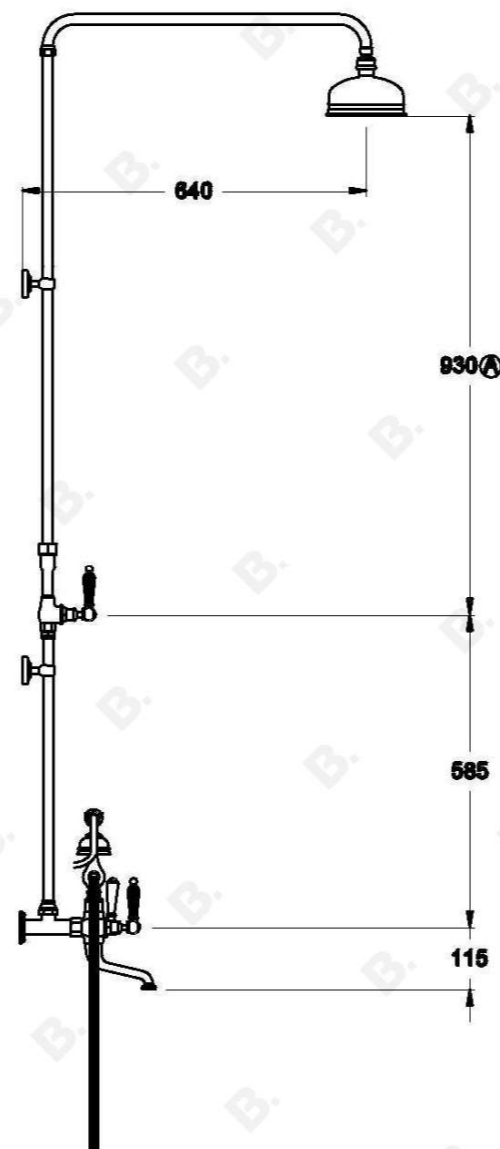

## NEU ENGLAND SHOWER SET WITH KRISTALL LEVERS AND METAL DIVERTER

1.8023.00.8.XX

### PRODUCT DIMENSIONS:

Front view:

Side view:

Top view: