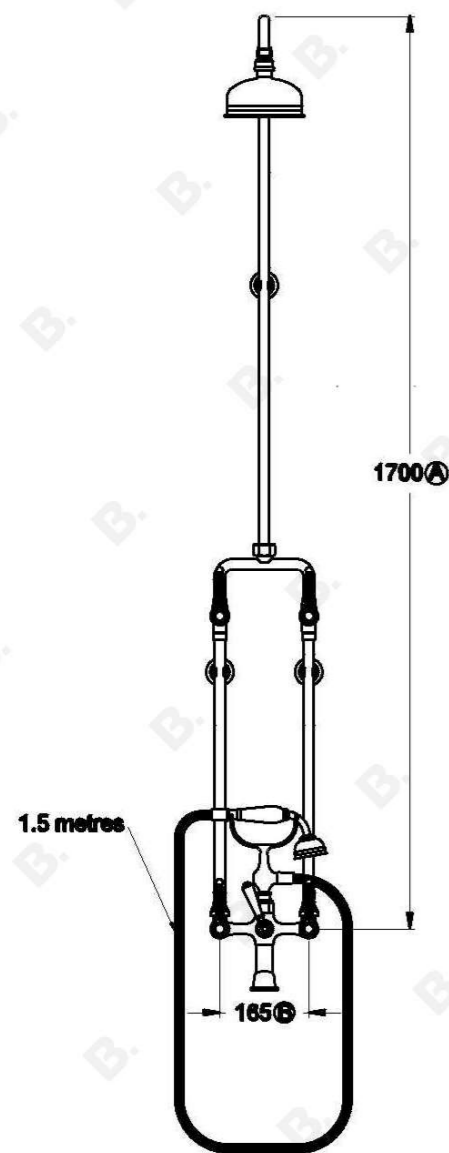

## NEU ENGLAND SHOWER SET WITH KRISTALL LEVERS AND METAL DIVERTER

1.8023.00.8.XX

### PRODUCT DIMENSIONS:

Front view:

Side view:

Top view: