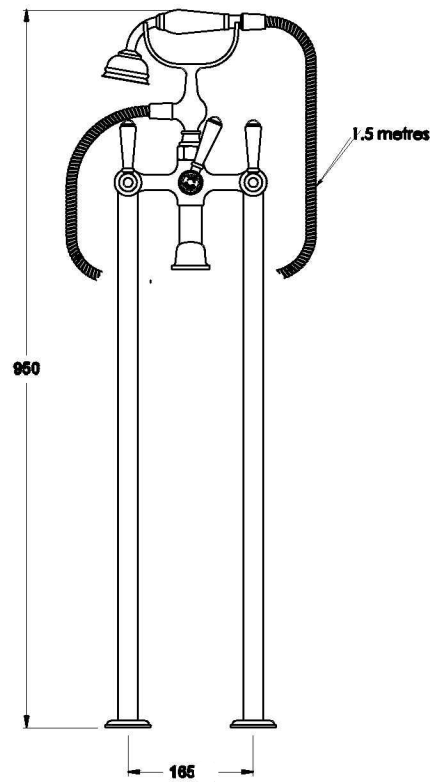

## NEU ENGLAND BATH MIXER WITH METAL LEVERS AND METAL DIVERTER

1.8022.00.3.XX

### PRODUCT DIMENSIONS:

Front view

Side view:

Top view:

Note: 1/2" BSP male threads are required in the floor

XX suffix indicates finish – SEE WEBSITE FOR COLOUR CODE  
Specifications and design subject to change without notice  
All dimensions are approximate  
A = approximate distance  
Copyright ©Brodware 2021