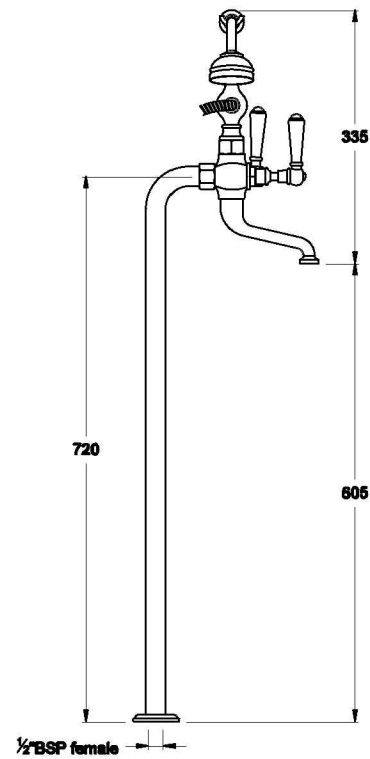

## NEU ENGLAND BATH MIXER WITH METAL LEVERS AND METAL DIVERTER

1.8022.00.3.XX

### PRODUCT DIMENSIONS:

Front view

Side view:

Top view:

Note: 1/2" BSP male threads are required in the floor

XX suffix indicates finish – SEE WEBSITE FOR COLOUR CODE  
Specifications and design subject to change without notice  
All dimensions are approximate  
A = approximate distance  
Copyright ©Brodware 2021