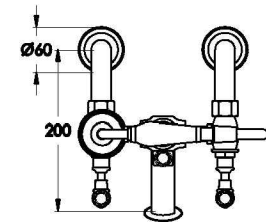

## NEU ENGLAND BATH MIXER WITH METAL LEVERS AND METAL DIVERTER

1.8022.00.3.XX

### PRODUCT DIMENSIONS:

Front view

Side view:

Top view:

Note: 1/2" BSP male threads are required in the floor

XX suffix indicates finish – SEE WEBSITE FOR COLOUR CODE  
Specifications and design subject to change without notice  
All dimensions are approximate  
A = approximate distance  
Copyright ©Brodware 2021