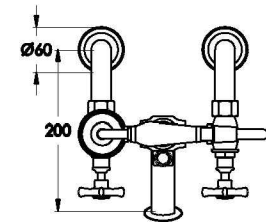

Brodware

NEU ENGLAND BATH MIXER WITH CROSS HANDLES - CERAMIC DISC AND METAL DIVERTER

1.8022.00.2.XX

PRODUCT DIMENSIONS:

Front view

Side view:

Top view:

Note: 1/2" BSP male threads are required in the floor

XX suffix indicates finish – SEE WEBSITE FOR COLOUR CODE
Specifications and design subject to change without notice
All dimensions are approximate
A = approximate distance
Copyright ©Brodware 2021