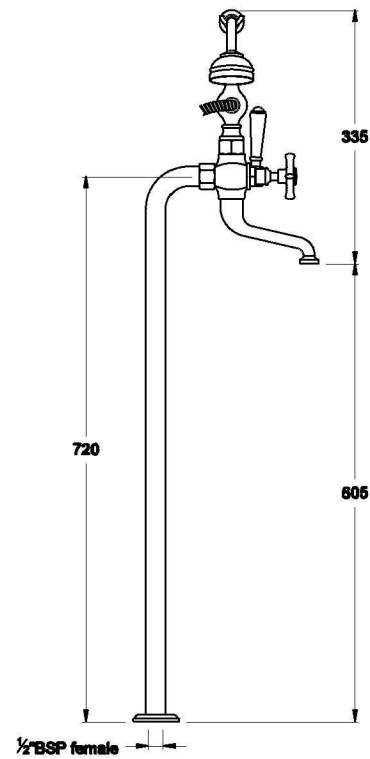

Brodware

NEU ENGLAND BATH MIXER WITH CROSS HANDLES - CERAMIC DISC AND METAL DIVERTER

1.8022.00.2.XX

PRODUCT DIMENSIONS:

Front view

Side view:

Top view:

Note: 1/2" BSP male threads are required in the floor

XX suffix indicates finish – SEE WEBSITE FOR COLOUR CODE
Specifications and design subject to change without notice
All dimensions are approximate
A = approximate distance
Copyright ©Brodware 2021