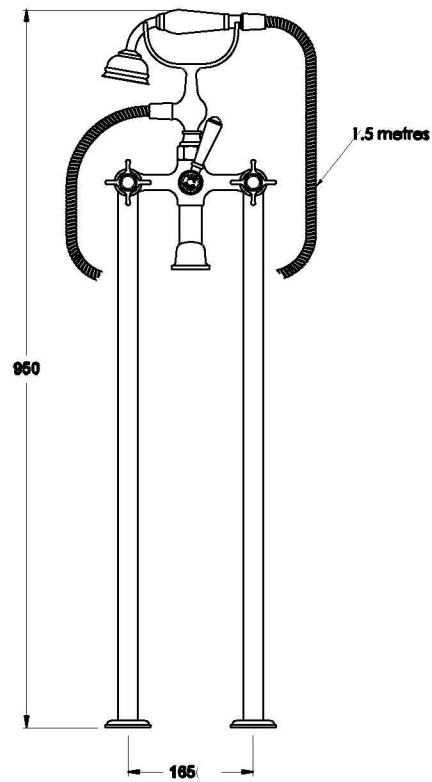

Brodware

NEU ENGLAND BATH MIXER WITH CROSS HANDLES - CERAMIC DISC AND METAL DIVERTER

1.8022.00.2.XX

PRODUCT DIMENSIONS:

Front view

Side view:

Top view:

Note: 1/2" BSP male threads are required in the floor

XX suffix indicates finish – SEE WEBSITE FOR COLOUR CODE
Specifications and design subject to change without notice
All dimensions are approximate
A = approximate distance
Copyright ©Brodware 2021