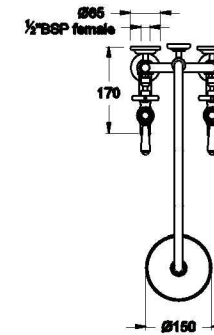

## NEU ENGLAND SHOWER SET WITH METAL LEVERS

1.8017.00.3.XX

### PRODUCT DIMENSIONS:

Front view

Side view:

Top view:

Note: G 1/2" BSP male fittings required in the wall  
B Fixed center, taps must have 150mm centres  
A Maximum, adjustable, can be reduced at installation