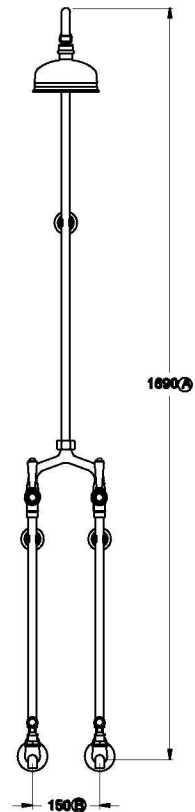

## NEU ENGLAND SHOWER SET WITH METAL LEVERS

1.8017.00.3.XX

### PRODUCT DIMENSIONS:

Front view

Side view:

Top view:

Note: G 1/2" BSP male fittings required in the wall  
B Fixed center, taps must have 150mm centres  
A Maximum, adjustable, can be reduced at installation