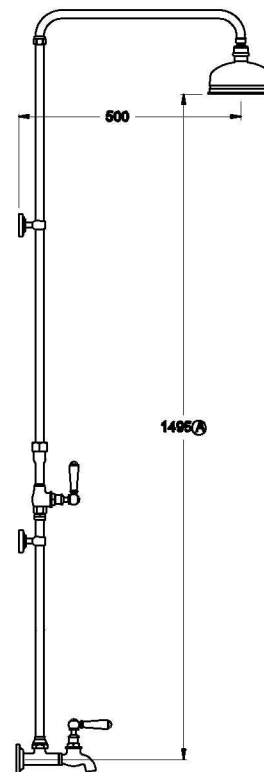

## NEU ENGLAND SHOWER SET WITH METAL LEVERS

1.8017.00.3.XX

### PRODUCT DIMENSIONS:

Front view

Side view:

Top view:

Note: G 1/2" BSP male fittings required in the wall  
B Fixed center, taps must have 150mm centres  
A Maximum, adjustable, can be reduced at installation