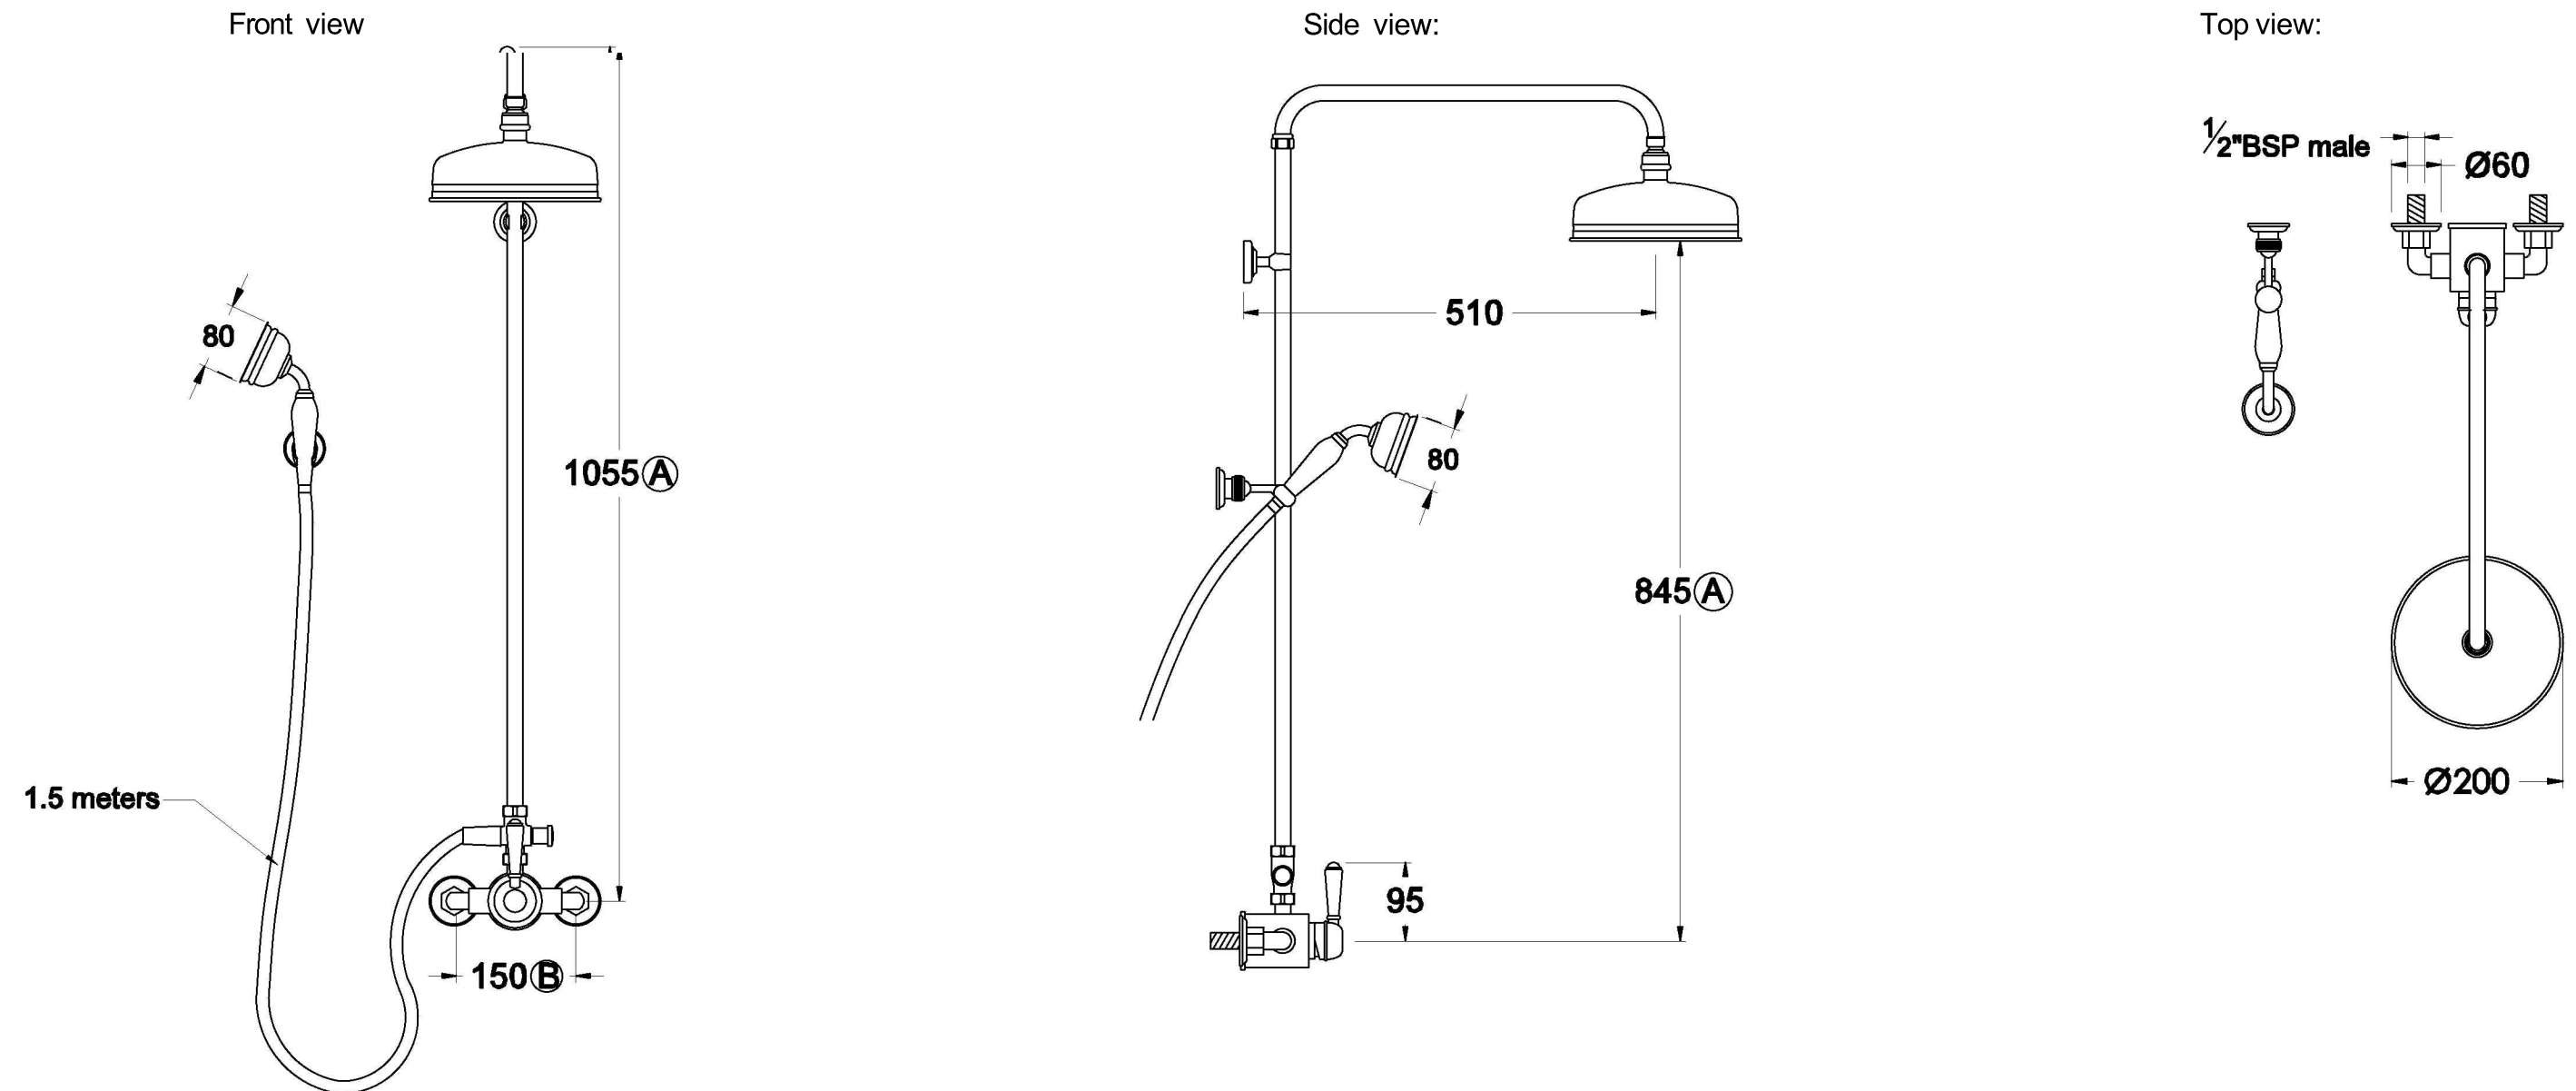

Brodware

NEU ENGLAND SHOWER MIXER SET WITH METAL LEVER

1.8014.22.3.XX

PRODUCT DIMENSIONS:

Note: G 1/2" BSP female fittings required in the wall
(B) Fixed center, taps must have 150mm centres
(A) Maximum, adjustable, can be reduced at installation

XX suffix indicates finish - SEE WEBSITE FOR COLOUR CODE
Specifications and design subject to change without notice
All dimensions are approximate
A = approximate distance
Copyright © Brodware 2021

B.