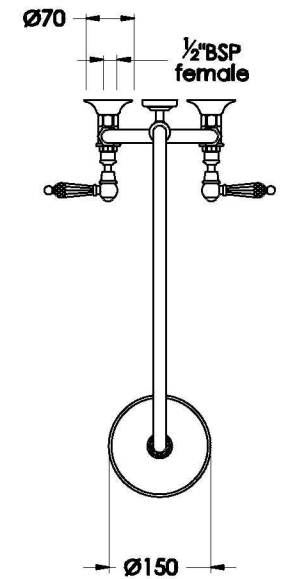

## NEU ENGLAND SHOWER SET WITH KRISTALL LEVERS

1.8013.00.8.XX

### PRODUCT DIMENSIONS:

Front view

Side view:

Top view:

Note: G1/2" BSP male fittings required in the wall  
Ⓟ Fixed centre; outlets must have 150mm centres  
Ⓐ Maximum, adjustable; can be reduced at installation

XX suffix indicates finish – SEE WEBSITE FOR COLOUR CODE  
Specifications and design subject to change without notice  
All dimensions are approximate  
A = approximate distance  
Copyright ©Brodware 2021