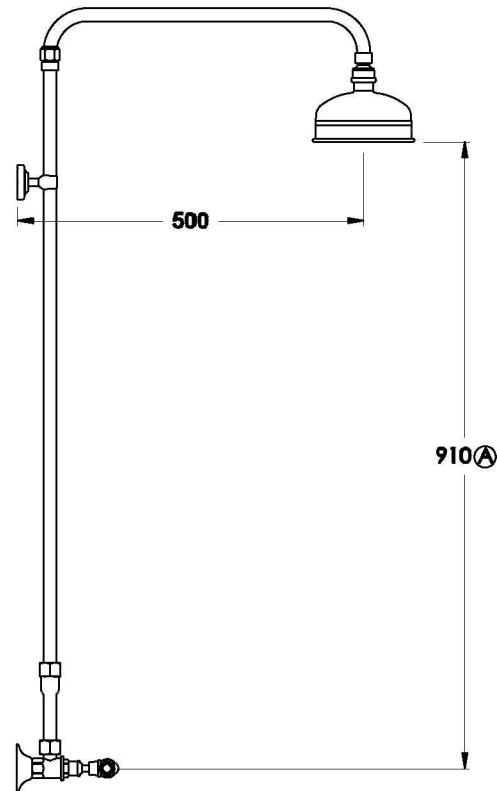

## NEU ENGLAND SHOWER SET WITH KRISTALL LEVERS

1.8013.00.8.XX

### PRODUCT DIMENSIONS:

Front view

Side view:

Top view:

Note: G1/2" BSP male fittings required in the wall  
Ⓟ Fixed centre; outlets must have 150mm centres  
Ⓐ Maximum, adjustable; can be reduced at installation

XX suffix indicates finish – SEE WEBSITE FOR COLOUR CODE  
Specifications and design subject to change without notice  
All dimensions are approximate  
A = approximate distance  
Copyright ©Brodware 2021