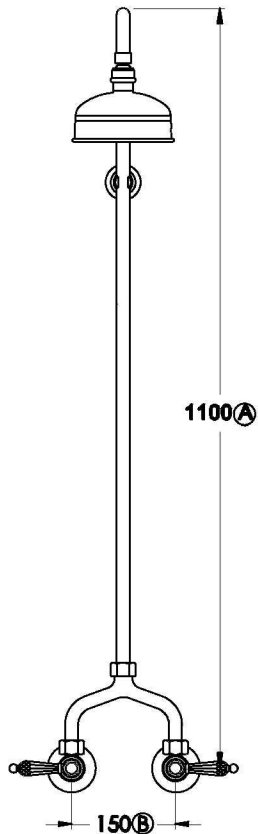

## NEU ENGLAND SHOWER SET WITH KRISTALL LEVERS

1.8013.00.8.XX

### PRODUCT DIMENSIONS:

Front view

Side view:

Top view:

Note: G1/2" BSP male fittings required in the wall  
Ⓟ Fixed centre; outlets must have 150mm centres  
Ⓐ Maximum, adjustable; can be reduced at installation

XX suffix indicates finish – SEE WEBSITE FOR COLOUR CODE  
Specifications and design subject to change without notice  
All dimensions are approximate  
A = approximate distance  
Copyright ©Brodware 2021