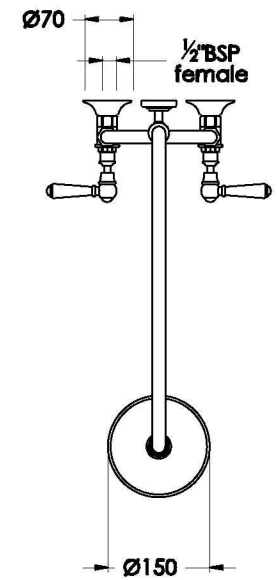

## NEU ENGLAND SHOWER SET WITH METAL LEVERS

1.8013.00.3.XX

### PRODUCT DIMENSIONS:

Front view

Side view:

Top view:

Note: G1/2" BSP male fittings required in the wall  
Ⓢ Fixed centre; outlets must have 150mm centres  
Ⓐ Maximum, adjustable; can be reduced at installation

XX suffix indicates finish – SEE WEBSITE FOR COLOUR CODE  
Dimensions subject to change without notice  
All dimensions are approximate  
A = approximate distance  
Copyright ©Brodware 2021

**B.**