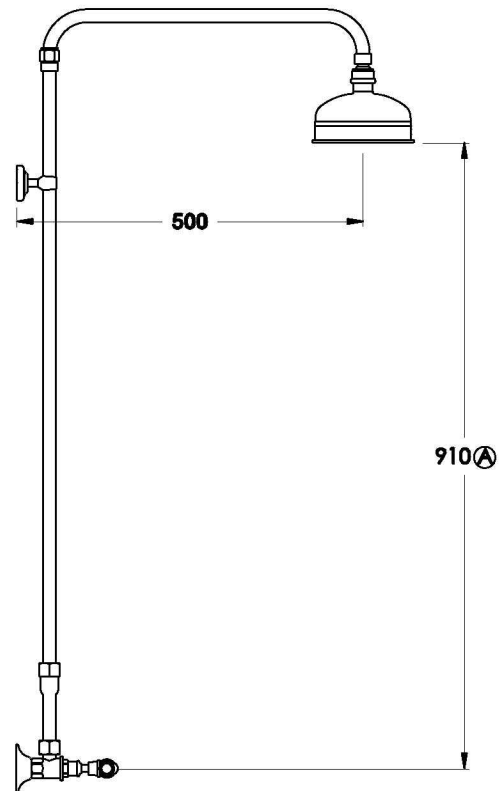

## NEU ENGLAND SHOWER SET WITH METAL LEVERS

1.8013.00.3.XX

### PRODUCT DIMENSIONS:

Front view

Side view:

Top view:

Note: G1/2" BSP male fittings required in the wall  
Ⓢ Fixed centre; outlets must have 150mm centres  
Ⓐ Maximum, adjustable; can be reduced at installation

XX suffix indicates finish – SEE WEBSITE FOR COLOUR CODE  
Dimensions subject to change without notice  
All dimensions are approximate  
A = approximate distance  
Copyright ©Brodware 2021

**B.**