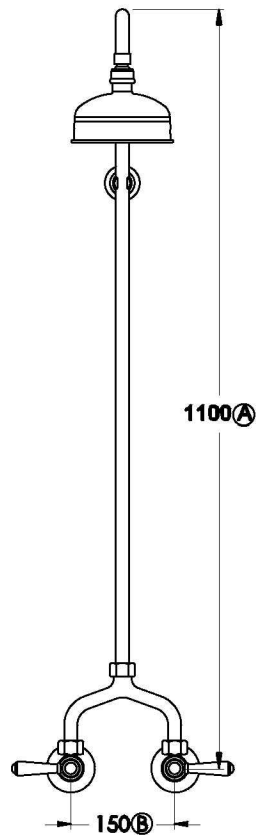

## NEU ENGLAND SHOWER SET WITH METAL LEVERS

1.8013.00.3.XX

### PRODUCT DIMENSIONS:

Front view

Side view:

Top view:

Note: G1/2" BSP male fittings required in the wall  
Ⓢ Fixed centre; outlets must have 150mm centres  
Ⓐ Maximum, adjustable; can be reduced at installation

XX suffix indicates finish – SEE WEBSITE FOR COLOUR CODE  
Dimensions subject to change without notice  
All dimensions are approximate  
A = approximate distance  
Copyright ©Brodware 2021

**B.**