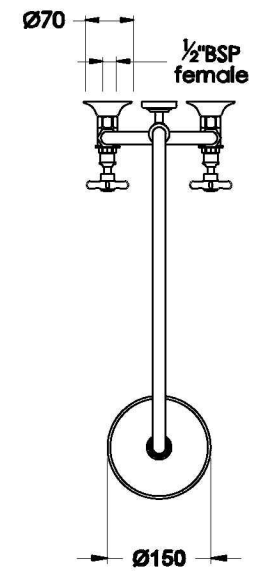

Brodware

NEU ENGLAND SHOWER SET WITH CROSS HANDLES - CERAMIC DISC

1.8013.00.2.XX

PRODUCT DIMENSIONS:

Front view

Side view:

Top view:

Note: G1/2" BSP male fittings required in the wall
ⓑ Fixed centre; outlets must have 150mm centres
Ⓐ Maximum, adjustable; can be reduced at installation

XX suffix indicates finish – SEE WEBSITE FOR COLOUR CODE
Dimensions subject to change without notice
All dimensions are approximate
A = approximate distance
Copyright ©Brodware 2021

B.