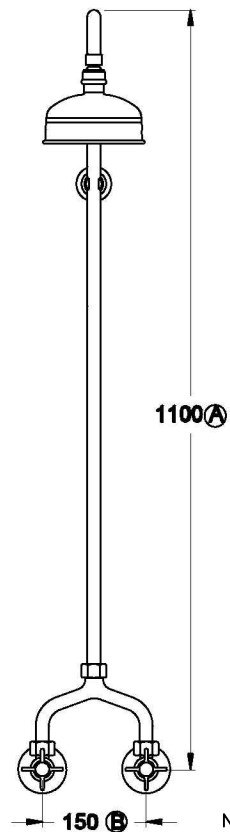

Brodware

NEU ENGLAND SHOWER SET WITH CROSS HANDLES - CERAMIC DISC

1.8013.00.2.XX

PRODUCT DIMENSIONS:

Front view

Side view:

Top view:

Note: G1/2" BSP male fittings required in the wall
ⓑ Fixed centre; outlets must have 150mm centres
Ⓐ Maximum, adjustable; can be reduced at installation

XX suffix indicates finish – SEE WEBSITE FOR COLOUR CODE
Dimensions subject to change without notice
All dimensions are approximate
A = approximate distance
Copyright ©Brodware 2021

B.