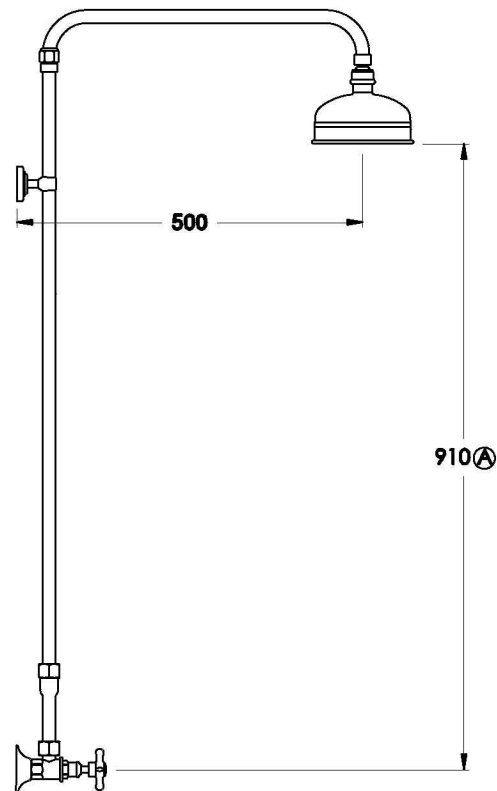

Brodware

NEU ENGLAND SHOWER SET WITH CROSS HANDLES - CERAMIC DISC

1.8013.00.2.XX

PRODUCT DIMENSIONS:

Front view

Side view:

Top view:

Note: G1/2" BSP male fittings required in the wall
ⓑ Fixed centre; outlets must have 150mm centres
Ⓐ Maximum, adjustable; can be reduced at installation

XX suffix indicates finish – SEE WEBSITE FOR COLOUR CODE
Dimensions subject to change without notice
All dimensions are approximate
A = approximate distance
Copyright ©Brodware 2021

B.