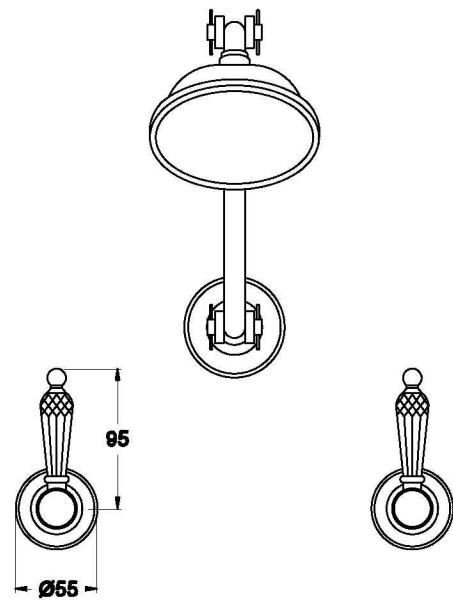

## NEU ENGLAND SHOWER SET WITH KRISTALL LEVERS

1.8012.00.8.XX

### PRODUCT DIMENSIONS:

Front view

Side view:

Top view: