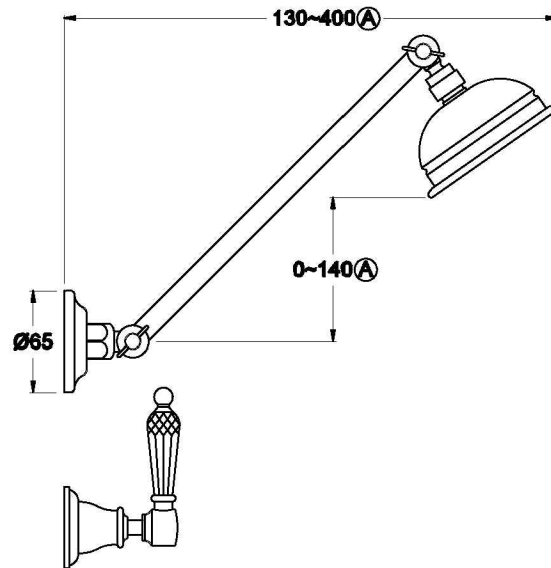

## NEU ENGLAND SHOWER SET WITH KRISTALL LEVERS

1.8012.00.8.XX

### PRODUCT DIMENSIONS:

Front view

Side view:

Top view: