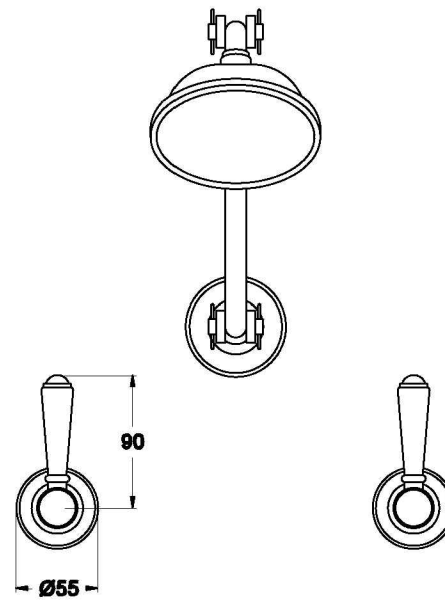

## NEU ENGLAND SHOWER SET WITH METAL LEVERS

1.8012.00.3.XX

### PRODUCT DIMENSIONS:

Front view

Side view:

Top view: