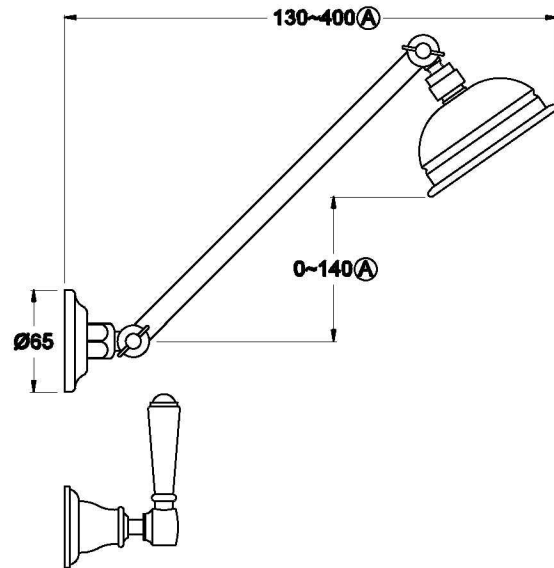

## NEU ENGLAND SHOWER SET WITH METAL LEVERS

1.8012.00.3.XX

### PRODUCT DIMENSIONS:

Front view

Side view:

Top view: