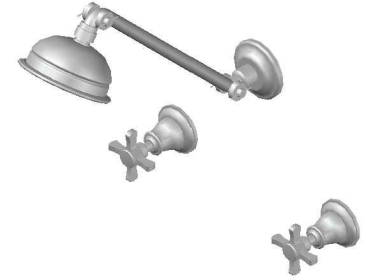

NEU ENGLAND SHOWER SET WITH CROSS HANDLES - CERAMIC DISC

1.8012.00.2.XX

PRODUCT DIMENSIONS:

Front view

Side view:

Top view: