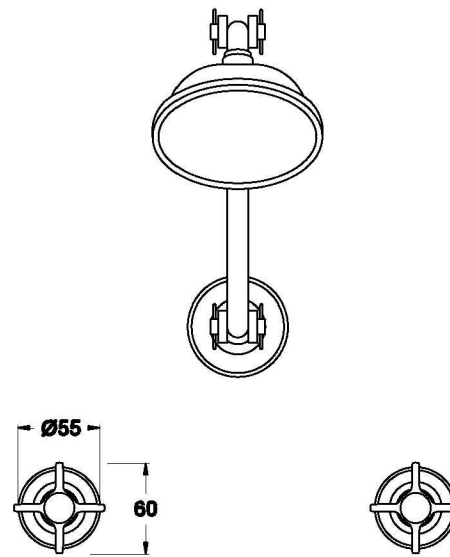

NEU ENGLAND SHOWER SET WITH CROSS HANDLES - CERAMIC DISC

1.8012.00.2.XX

PRODUCT DIMENSIONS:

Front view

Side view:

Top view: