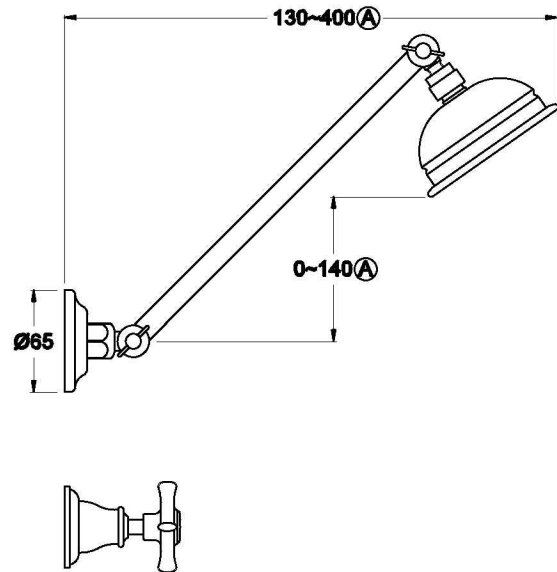

NEU ENGLAND SHOWER SET WITH CROSS HANDLES - CERAMIC DISC

1.8012.00.2.XX

PRODUCT DIMENSIONS:

Front view

Side view:

Top view: