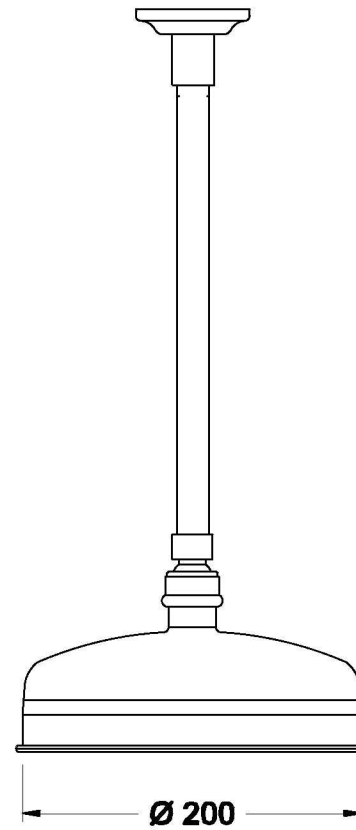

## NEU ENGLAND CEILING SHOWER WITH 300mm DROPPER

1.8011.38.0.XX

### PRODUCT DIMENSIONS:

Front view

Side view:

Top view: