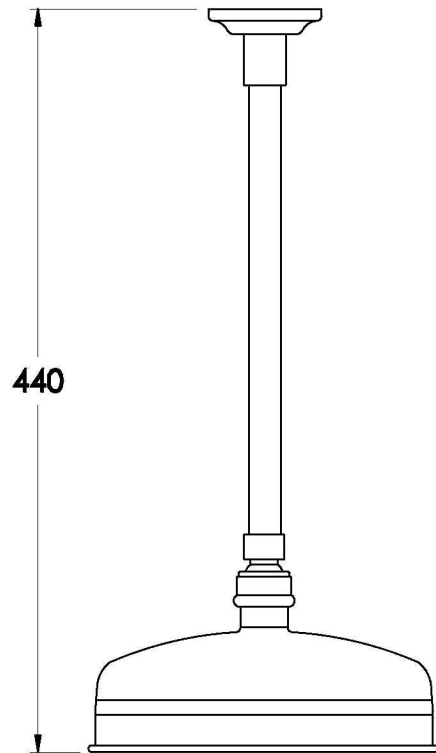

## NEU ENGLAND CEILING SHOWER WITH 300mm DROPPER

1.8011.38.0.XX

### PRODUCT DIMENSIONS:

Front view

Side view:

Top view: