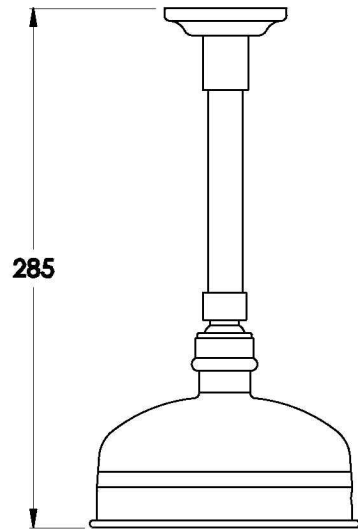

NEU ENGLAND CEILING SHOWER WITH 150MM DROPPER

1.8011.31.0.XX

PRODUCT DIMENSIONS:

Front view

Side view:

Top view: