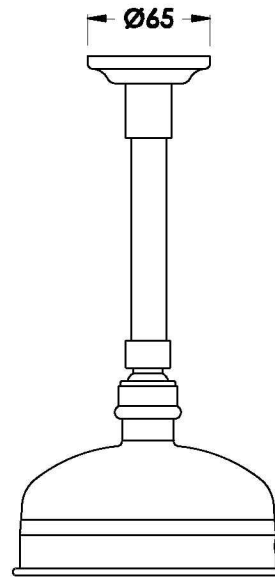

NEU ENGLAND CEILING SHOWER WITH 150MM DROPPER

1.8011.31.0.XX

PRODUCT DIMENSIONS:

Front view

Side view:

Top view: