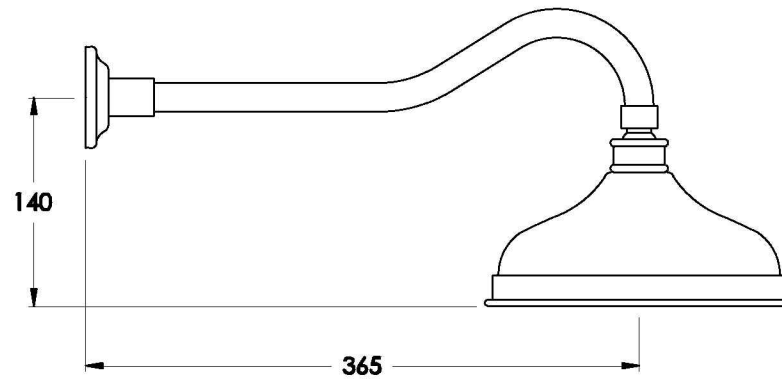

NEU ENGLAND SHOWER SET WITH CROSS HANDLES - CERAMIC DISC

1.8011.02.2.XX

PRODUCT DIMENSIONS:

Front view

Side view:

Top view: