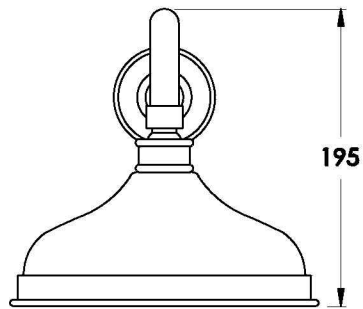

NEU ENGLAND SHOWER SET WITH CROSS HANDLES - CERAMIC DISC

1.8011.02.2.XX

PRODUCT DIMENSIONS:

Front view

Side view:

Top view: