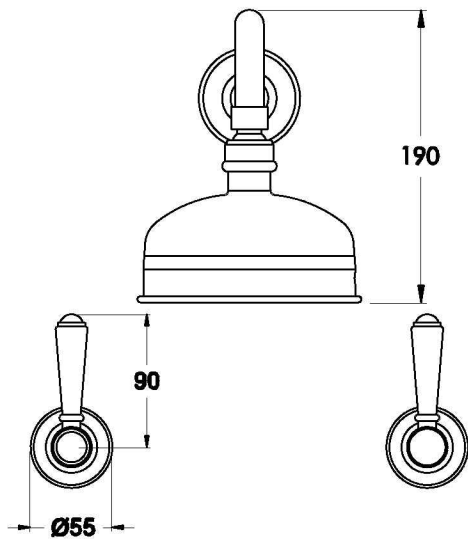

NEU ENGLAND SHOWER SET WITH METAL LEVERS

1.8011.00.3.XX

PRODUCT DIMENSIONS:

Front view

Side view:

Top view: