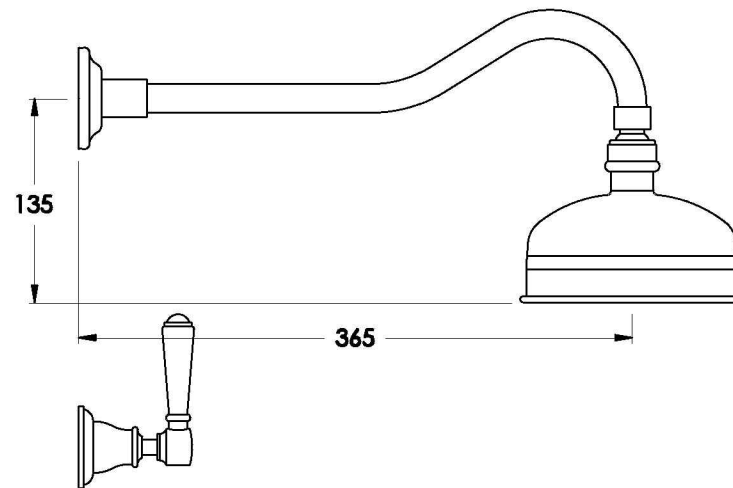

NEU ENGLAND SHOWER SET WITH METAL LEVERS

1.8011.00.3.XX

PRODUCT DIMENSIONS:

Front view

Side view:

Top view: