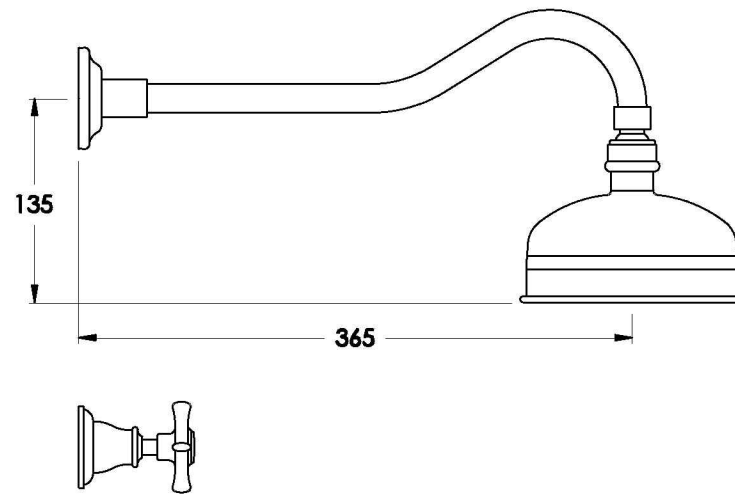

NEU ENGLAND SHOWER SET WITH CROSS HANDLES - CERAMIC DISC

1.8011.00.2.XX

PRODUCT DIMENSIONS:

Front view

Side view:

Top view: