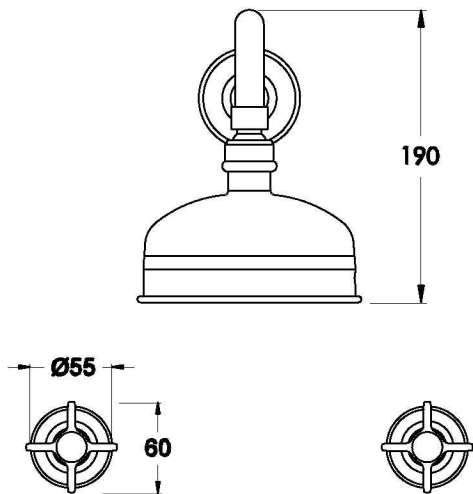

NEU ENGLAND SHOWER SET WITH CROSS HANDLES - CERAMIC DISC

1.8011.00.2.XX

PRODUCT DIMENSIONS:

Front view

Side view:

Top view: