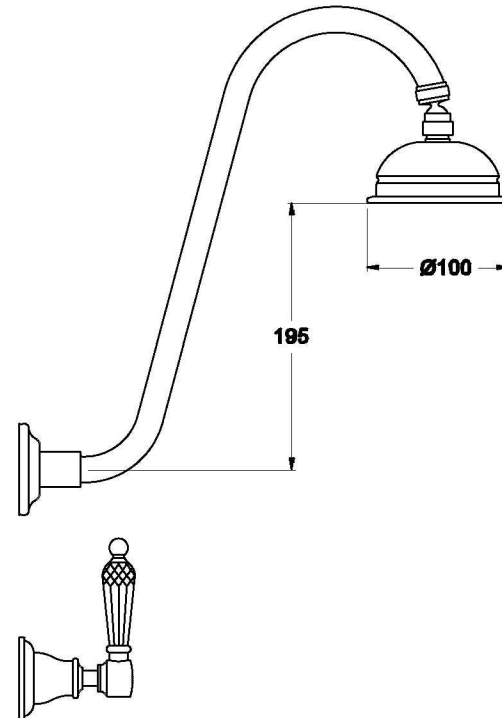

NEU ENGLAND SHOWER SET WITH KRISTALL LEVERS

1.8010.02.8.XX

PRODUCT DIMENSIONS:

Front view

Side view:

Top view: