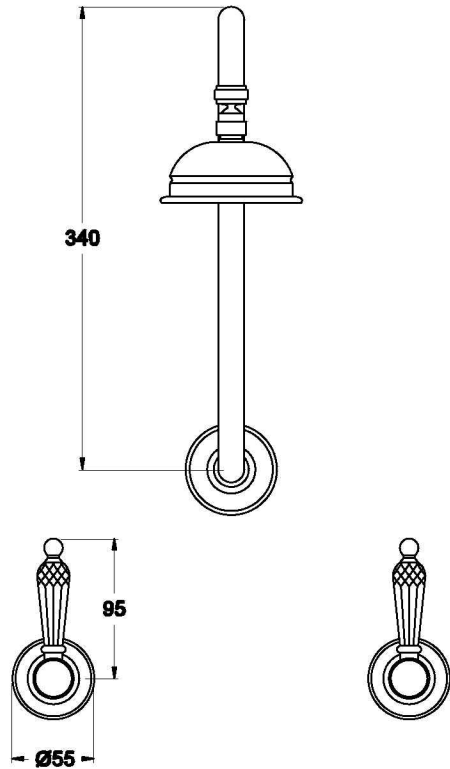

NEU ENGLAND SHOWER SET WITH KRISTALL LEVERS

1.8010.02.8.XX

PRODUCT DIMENSIONS:

Front view

Side view:

Top view: