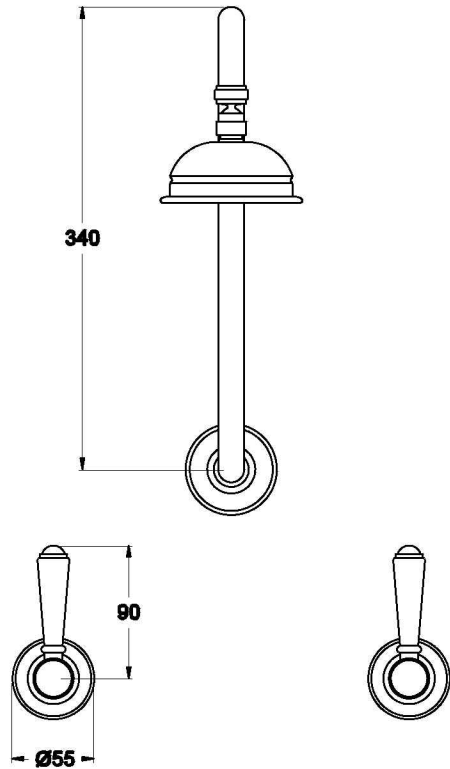

NEU ENGLAND SHOWER SET WITH METAL LEVERS

1.8010.02.3.XX

PRODUCT DIMENSIONS:

Front view

Side view:

Top view: