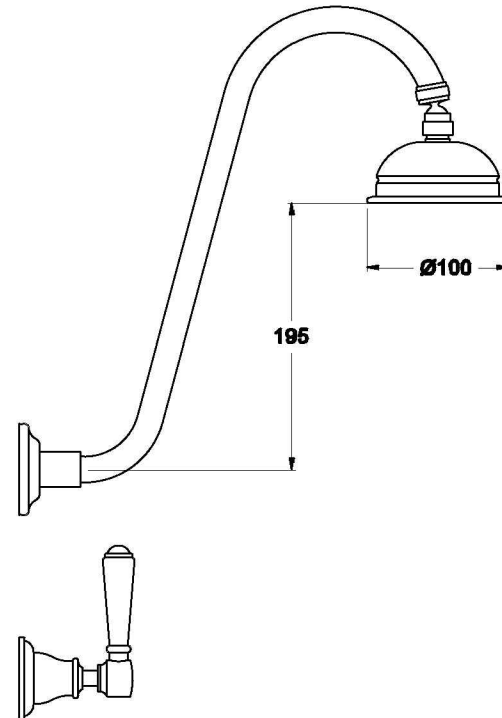

NEU ENGLAND SHOWER SET WITH METAL LEVERS

1.8010.02.3.XX

PRODUCT DIMENSIONS:

Front view

Side view:

Top view: