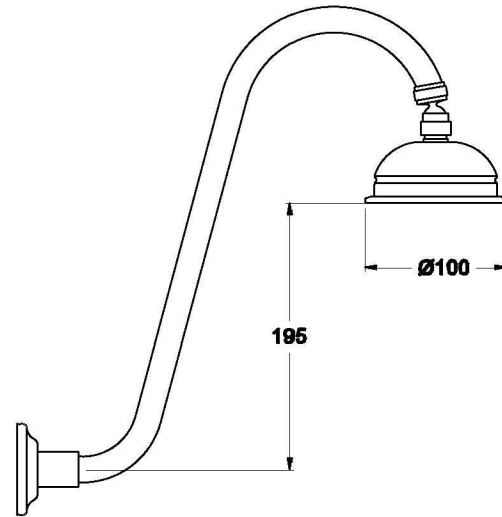

NEU ENGLAND SHOWER SET WITH CROSS HANDLES - CERAMIC DISC

1.8010.02.2.XX

PRODUCT DIMENSIONS:

Front view

Side view:

Top view: