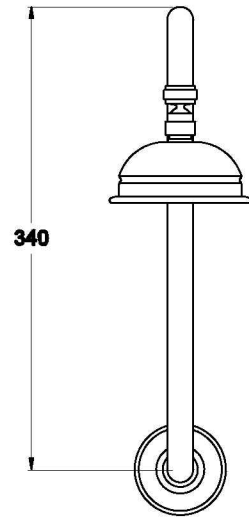

NEU ENGLAND SHOWER SET WITH CROSS HANDLES - CERAMIC DISC

1.8010.02.2.XX

PRODUCT DIMENSIONS:

Front view

Side view:

Top view: