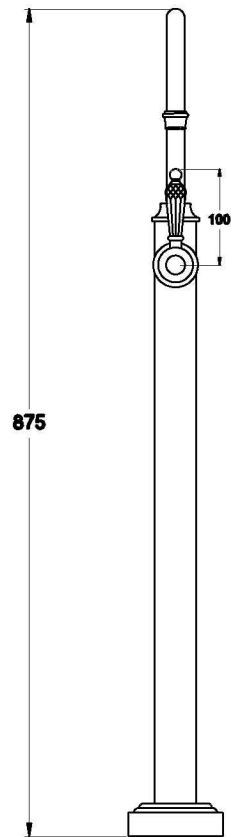

NEU ENGLAND BATH MIXER WITH KRISTALL LEVER

1.8008.05.8.XX

PRODUCT DIMENSIONS:

Front view

Side view:

Top view: