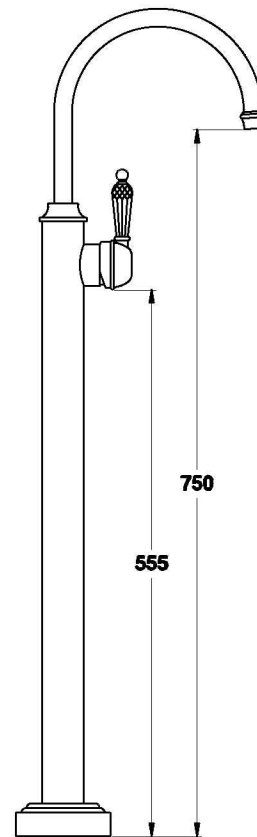

NEU ENGLAND BATH MIXER WITH KRISTALL LEVER

1.8008.05.8.XX

PRODUCT DIMENSIONS:

Front view

Side view:

Top view: