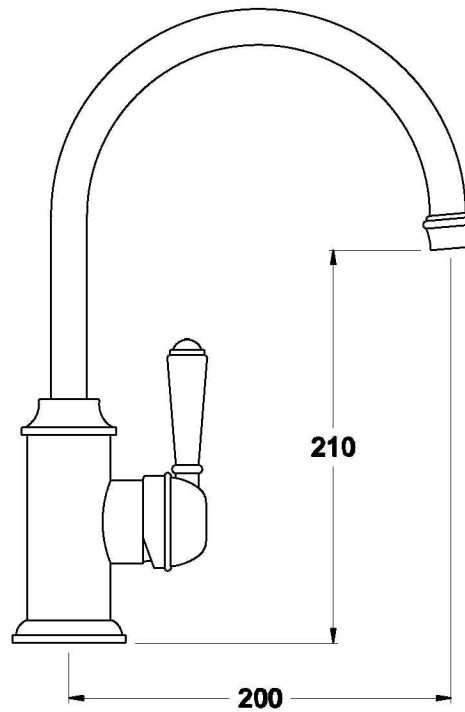

## NEU ENGLAND KITCHEN MIXER WITH METAL LEVER

1.8008.00.3.XX

### PRODUCT DIMENSIONS:

Front view

Side view:

Top view: