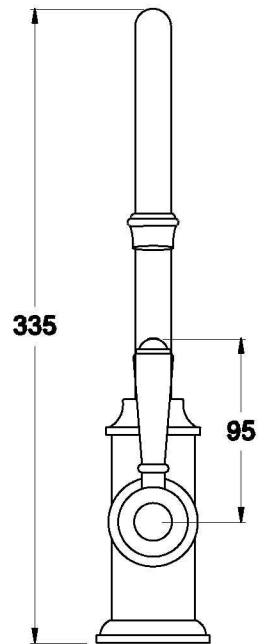

## NEU ENGLAND KITCHEN MIXER WITH METAL LEVER

1.8008.00.3.XX

### PRODUCT DIMENSIONS:

Front view

Side view:

Top view: