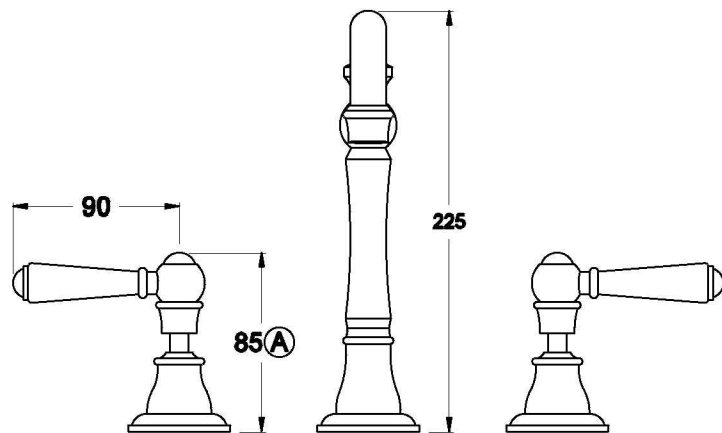

NEU ENGLAND BATH SET METAL LEVERS

1.8007.02.3.XX

PRODUCT DIMENSIONS:

Front view

Side view:

Top view: