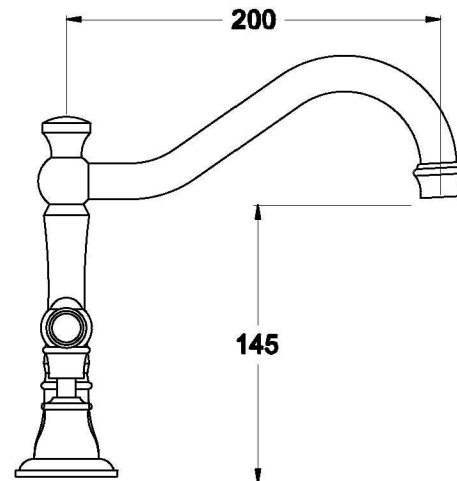

NEU ENGLAND BATH SET METAL LEVERS

1.8007.02.3.XX

PRODUCT DIMENSIONS:

Front view

Side view:

Top view: