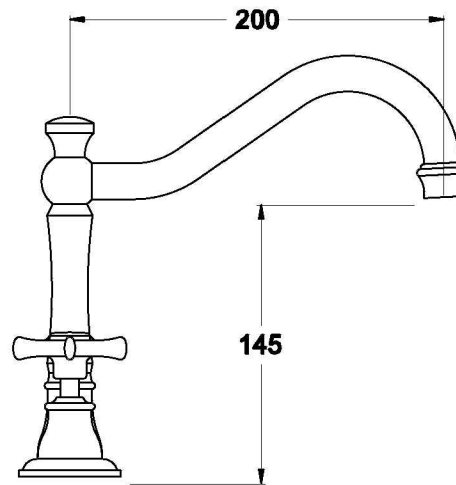

NEU ENGLAND BATH SET CROSS HANDLES - CERAMIC DISC

1.8007.02.2.XX

PRODUCT DIMENSIONS:

Front view

Side view:

Top view: