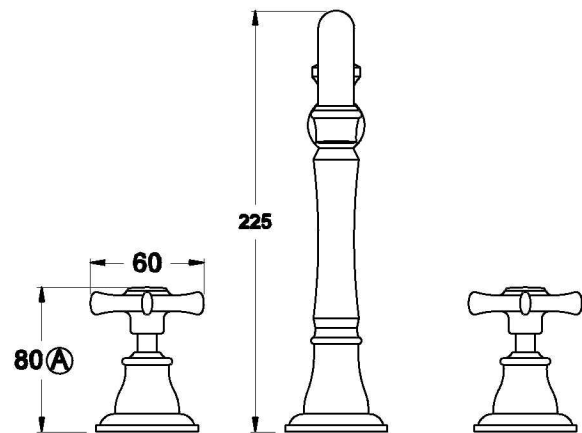

NEU ENGLAND BATH SET CROSS HANDLES - CERAMIC DISC

1.8007.02.2.XX

PRODUCT DIMENSIONS:

Front view

Side view:

Top view: