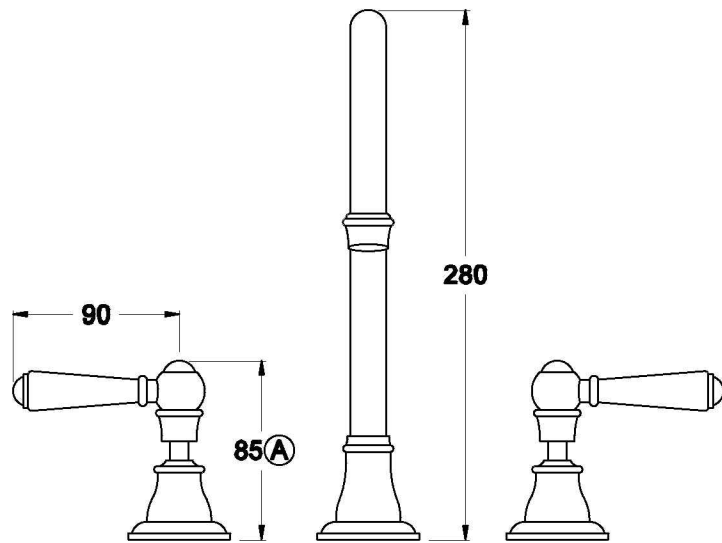

NEU ENGLAND BATH SET METAL LEVERS

1.8007.00.3.XX

PRODUCT DIMENSIONS:

Front view

Side view:

Top view: