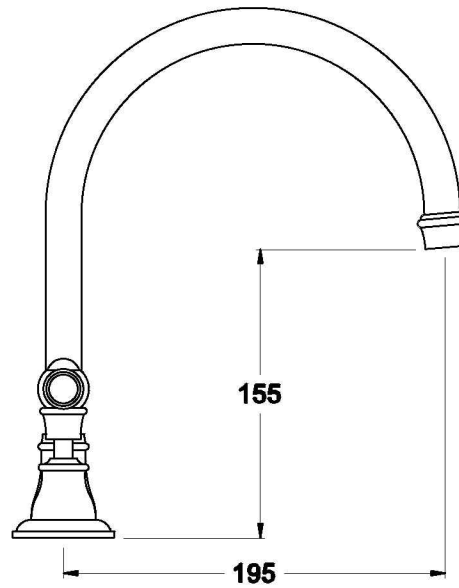

NEU ENGLAND BATH SET METAL LEVERS

1.8007.00.3.XX

PRODUCT DIMENSIONS:

Front view

Side view:

Top view: