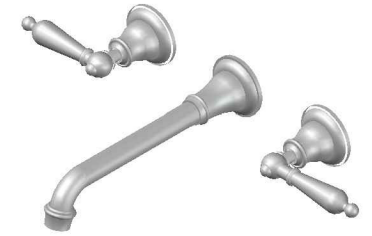

NEU ENGLAND WALL SET KRISTALL LEVERS

1.8006.00.8.XX

1.8006.50.8.XX : Flow controlled variant

PRODUCT DIMENSIONS:

Front view

Side view:

Top view: