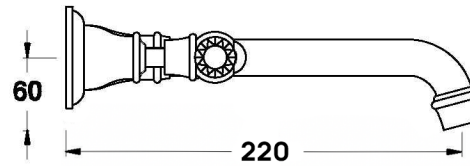

NEU ENGLAND WALL SET KRISTALL LEVERS

1.8006.00.8.XX

1.8006.50.8.XX : Flow controlled variant

PRODUCT DIMENSIONS:

Front view

Side view:

Top view: