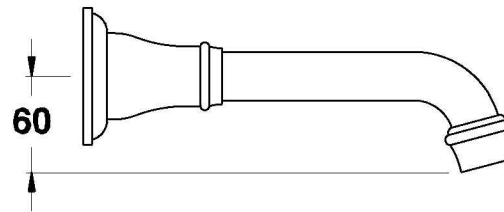

NEU ENGLAND WALL SPOUT

1.8005.30.0.XX

1.8005.40.0.XX : Flow controlled variant

PRODUCT DIMENSIONS:

Front view

Side view:

Top view: